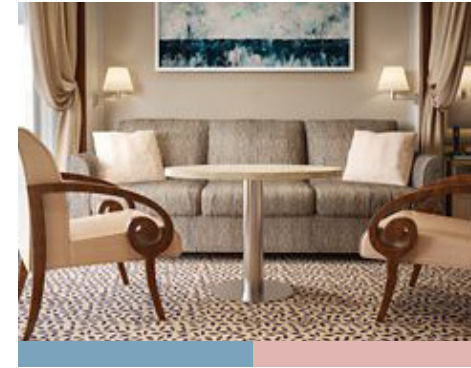

VERANDA/DELUXE VERANDA SUITE

Some Veranda Suites accommodate three guests (Suites 505-510 and 605-610). The Deluxe Veranda Suite offers preferred central location with identical accommodation to a Veranda Suite.

295 SQ. FT. / 27 M²
INCLUDING VERANDA (49 SQ. FT. / 4.5 M²)

- Teak veranda with patio furniture and floor-to-ceiling glass doors
- Sitting area
- Twin beds or queen-sized bed
- Marble bathroom with shower (some with bath/shower combination)
- Walk-in wardrobe with personal safe
- Writing desk
- Hair dryer
- Unlimited Standard Wifi