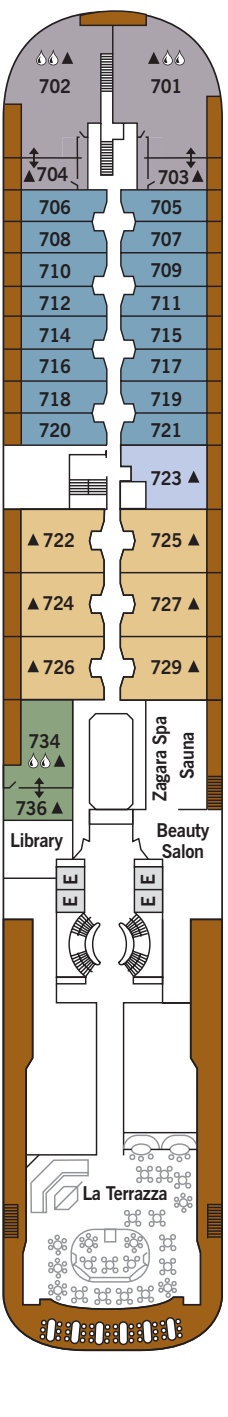

SILVER CLOUD

DECK 3
Changing Room
Medical Centre

DECK 4
The Restaurant
La Dame
Laundrette

DECK 5
Dolce Vita
Boutique
Photo Studio

DECK 6
Explorer Lounge
Fitness Centre
Reception/Guest Relations
Expedition Office

DECK 7
La Terrazza
Zagara Beauty Spa
Library

DECK 8
The Bridge
Pool
Pool Bar
The Grill
Panorama Lounge
Connoisseur's Corner

DECK 9
Tor's Observation Lounge
Jogging Track

SUITE CATEGORIES

- Owner's Suite ●
- Grand Suite ●
- Royal Suite ●
- Silver Suite ●
- Medallion Suite ●
- Deluxe Veranda Suite ●
- Veranda Suite ●
- Vista Suite ●

SPECIFICATIONS

- Crew 212
- Build 1994
- Guests 240 in Polar waters
- Officers European
- Tonnage 17,400
- Length 514.14 Feet/156.7 Metres
- Width 70.62 Feet/21.5 Metres
- Speed 18 Knots
- Passenger Decks 7
- Connecting Suites ⇕
- 3rd Guest Capacity ▲
- Bath/Shower Combination ⚿
- Bath & Separate Shower ⚿
- Disabled Suites ♿
- 449, 451
- Refurbished 2017
- Registry Bahamas
- Ice-class Rating 1C

Deck plans are for illustration purposes only and may be subject to change.

Suite diagrams shown are for illustration purposes only and may vary from actual square footage. Please refer to suite specifications for square footage.