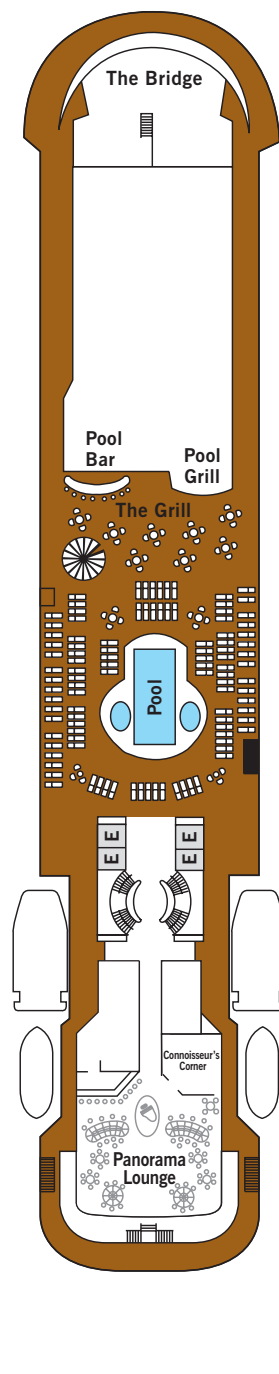

SILVER CLOUD

DECK 3
Changing Room
Medical Centre

DECK 4
The Restaurant
La Dame
Laundrette

DECK 5
Dolce Vita
Boutique
Photo Studio

DECK 6
Explorer Lounge
Fitness Centre
Reception/Guest Relations
Expedition Office

DECK 7
La Terrazza
Zagara Beauty Spa
Library

DECK 8
The Bridge
Pool
Pool Bar
The Grill
Panorama Lounge
Connoisseur's Corner

DECK 9
Tor's Observation Lounge
Jogging Track

SUITE CATEGORIES

- Owner's Suite ●
- Grand Suite ●
- Royal Suite ●
- Silver Suite ●
- Medallion Suite ●
- Deluxe Veranda Suite ●
- Veranda Suite ●
- Vista Suite ●

SPECIFICATIONS

- Crew 212
- Build 1994
- Guests 240 in Polar waters
- Officers European
- Tonnage 17,400
- Length 514.14 Feet/156.7 Metres
- Width 70.62 Feet/21.5 Metres
- Speed 18 Knots
- Passenger Decks 7
- Connecting Suites ⇕
- 3rd Guest Capacity ▲
- Bath/Shower Combination ⚿
- Bath & Separate Shower ⚿
- Disabled Suites ♿
- 449, 451
- Refurbished 2017
- Registry Bahamas
- Ice-class Rating 1C

Deck plans are for illustration purposes only and may be subject to change.

Suite diagrams shown are for illustration purposes only and may vary from actual square footage. Please refer to suite specifications for square footage.