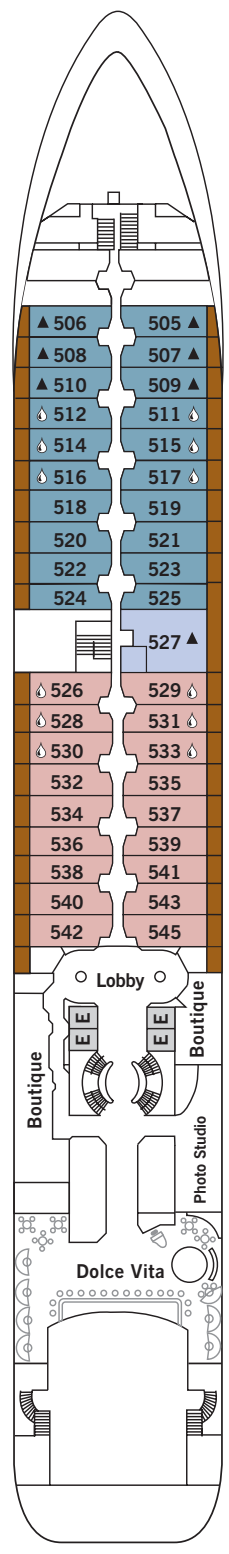

SILVER CLOUD

DECK 3
Changing Room
Medical Centre

DECK 4
The Restaurant
La Dame
Laundrette

DECK 5
Dolce Vita
Boutique
Photo Studio

DECK 6
Explorer Lounge
Fitness Centre
Reception/Guest Relations
Expedition Office

DECK 7
La Terrazza
Zagara Beauty Spa
Library

DECK 8
The Bridge
Pool
Pool Bar
The Grill
Panorama Lounge
Connoisseur's Corner

DECK 9
Tor's Observation Lounge
Jogging Track

SUITE CATEGORIES

- Owner's Suite ●
- Grand Suite ●
- Royal Suite ●
- Silver Suite ●
- Medallion Suite ●
- Deluxe Veranda Suite ●
- Veranda Suite ●
- Vista Suite ●

SPECIFICATIONS

- Crew 212
- Build 1994
- Guests 240 in Polar waters
- Officers European
- Tonnage 17,400
- Length 514.14 Feet/156.7 Metres
- Width 70.62 Feet/21.5 Metres
- Speed 18 Knots
- Passenger Decks 7
- Connecting Suites ⇕
- 3rd Guest Capacity ▲
- Bath/Shower Combination ⚿
- Bath & Separate Shower ⚿
- Disabled Suites ♿
- 449, 451
- Refurbished 2017
- Registry Bahamas
- Ice-class Rating 1C

Deck plans are for illustration purposes only and may be subject to change.

Suite diagrams shown are for illustration purposes only and may vary from actual square footage. Please refer to suite specifications for square footage.