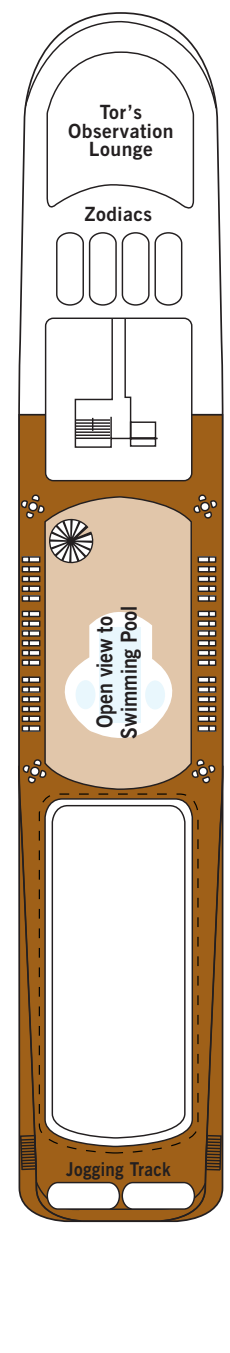

SILVER CLOUD

DECK 3
Changing Room
Medical Centre

DECK 4
The Restaurant
La Dame
Laundrette

DECK 5
Dolce Vita
Boutique
Photo Studio

DECK 6
Explorer Lounge
Fitness Centre
Reception/Guest Relations
Expedition Office

DECK 7
La Terrazza
Zagara Beauty Spa
Library

DECK 8
The Bridge
Pool
Pool Bar
The Grill
Panorama Lounge
Connoisseur's Corner

DECK 9
Tor's Observation Lounge
Jogging Track

SUITE CATEGORIES

- Owner's Suite ●
- Grand Suite ●
- Royal Suite ●
- Silver Suite ●
- Medallion Suite ●
- Deluxe Veranda Suite ●
- Veranda Suite ●
- Vista Suite ●

SPECIFICATIONS

- Crew 212
- Build 1994
- Guests 240 in Polar waters
- Officers European
- Tonnage 17,400
- Length 514.14 Feet/156.7 Metres
- Width 70.62 Feet/21.5 Metres
- Speed 18 Knots
- Passenger Decks 7
- Connecting Suites ⇕
- 3rd Guest Capacity ▲
- Bath/Shower Combination ⚿
- Bath & Separate Shower ⚿
- Disabled Suites ♿
- 449, 451
- Refurbished 2017
- Registry Bahamas
- Ice-class Rating 1C