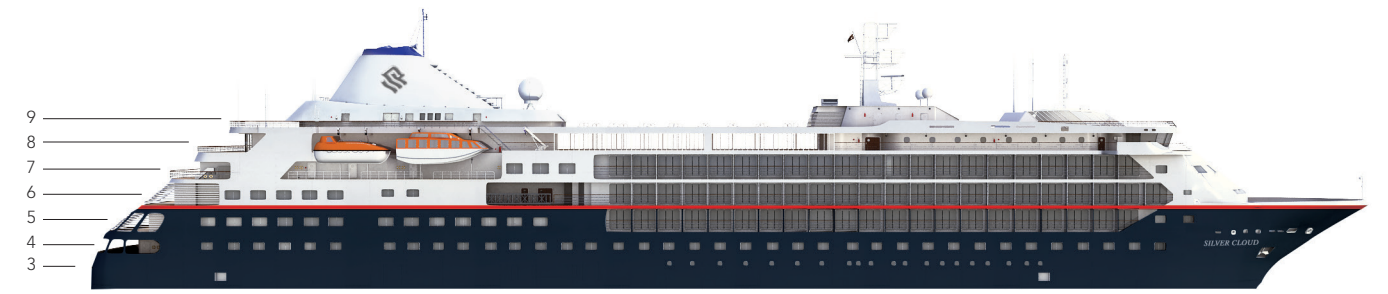

SILVER CLOUD

DECK 3
Changing Room
Medical Centre

DECK 4
The Restaurant
La Dame
Laundrette

DECK 5
Dolce Vita
Boutique
Photo Studio

DECK 6
Explorer Lounge
Fitness Centre
Reception/Guest Relations
Expedition Office

DECK 7
La Terrazza
Zagara Beauty Spa
Library

DECK 8
The Bridge
Pool
Pool Bar
The Grill
Panorama Lounge
Connoisseur's Corner

DECK 9
Tor's Observation Lounge
Jogging Track

SUITE CATEGORIES

- Owner's Suite ●
- Grand Suite ●
- Royal Suite ●
- Silver Suite ●
- Medallion Suite ●
- Deluxe Veranda Suite ●
- Veranda Suite ●
- Vista Suite ●

SPECIFICATIONS

- Crew 212
- Build 1994
- Guests 240 in Polar waters
- Officers European
- Tonnage 17,400
- Length 514.14 Feet/156.7 Metres
- Width 70.62 Feet/21.5 Metres
- Speed 18 Knots
- Passenger Decks 7
- Connecting Suites ⇕
- 3rd Guest Capacity ▲
- Bath/Shower Combination ⚿
- Bath & Separate Shower ⚿
- Disabled Suites ♿
- 449, 451
- Refurbished 2017
- Registry Bahamas
- Ice-class Rating 1C