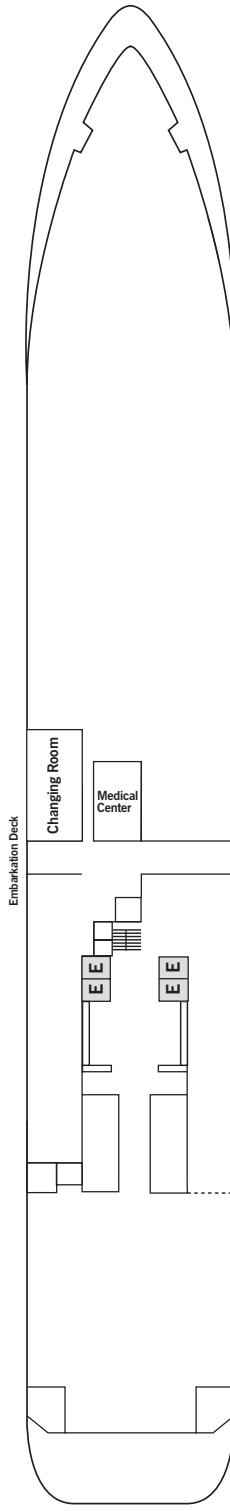

SILVER CLOUD

DECK 3
Changing Room
Medical Centre

DECK 4
The Restaurant
La Dame
Laundrette

DECK 5
Dolce Vita
Boutique
Photo Studio

DECK 6
Explorer Lounge
Fitness Centre
Reception/Guest Relations
Expedition Office

DECK 7
La Terrazza
Zagara Beauty Spa
Library

DECK 8
The Bridge
Pool
Pool Bar
The Grill
Panorama Lounge
Connoisseur's Corner

DECK 9
Tor's Observation Lounge
Jogging Track

SUITE CATEGORIES

- Owner's Suite ●
- Grand Suite ●
- Royal Suite ●
- Silver Suite ●
- Medallion Suite ●
- Deluxe Veranda Suite ●
- Veranda Suite ●
- Vista Suite ●

SPECIFICATIONS

- Crew 212
- Build 1994
- Guests 240 in Polar waters
- Officers European
- Tonnage 17,400
- Length 514.14 Feet/156.7 Metres
- Width 70.62 Feet/21.5 Metres
- Speed 18 Knots
- Passenger Decks 7
- Connecting Suites ⇕
- 3rd Guest Capacity ▲
- Bath/Shower Combination ⚿
- Bath & Separate Shower ⚿
- Disabled Suites ♿
- 449, 451
- Refurbished 2017
- Registry Bahamas
- Ice-class Rating 1C

Deck plans are for illustration purposes only and may be subject to change.

Suite diagrams shown are for illustration purposes only and may vary from actual square footage. Please refer to suite specifications for square footage.