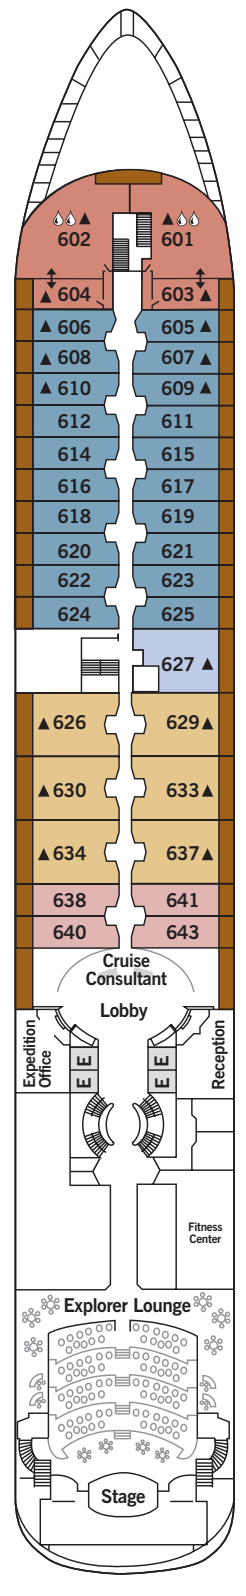

SILVER CLOUD

DECK 3
Changing Room
Medical Centre

DECK 4
The Restaurant
La Dame
Laundrette

DECK 5
Dolce Vita
Boutique
Photo Studio

DECK 6
Explorer Lounge
Fitness Centre
Reception/Guest Relations
Expedition Office

DECK 7
La Terrazza
Zagara Beauty Spa
Library

DECK 8
The Bridge
Pool
Pool Bar
The Grill
Panorama Lounge
Connoisseur's Corner

DECK 9
Tor's Observation Lounge
Jogging Track

SUITE CATEGORIES

- Owner's Suite ●
- Grand Suite ●
- Royal Suite ●
- Silver Suite ●
- Medallion Suite ●
- Deluxe Veranda Suite ●
- Veranda Suite ●
- Vista Suite ●

SPECIFICATIONS

- Crew 212
- Build 1994
- Guests 240 in Polar waters
- Officers European
- Tonnage 17,400
- Length 514.14 Feet/156.7 Metres
- Width 70.62 Feet/21.5 Metres
- Speed 18 Knots
- Passenger Decks 7
- Connecting Suites ⇕
- 3rd Guest Capacity ▲
- Bath/Shower Combination ⚿
- Bath & Separate Shower ⚿
- Disabled Suites ♿
- 449, 451
- Refurbished 2017
- Registry Bahamas
- Ice-class Rating 1C

Deck plans are for illustration purposes only and may be subject to change.

Suite diagrams shown are for illustration purposes only and may vary from actual square footage. Please refer to suite specifications for square footage.