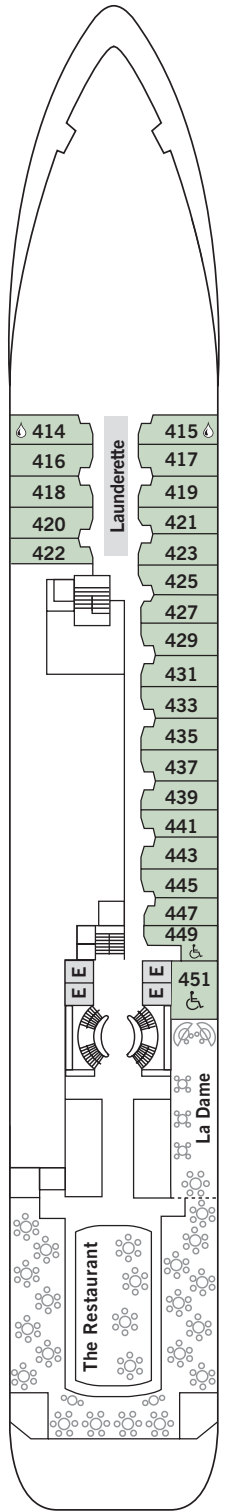

SILVER CLOUD

DECK 3
Changing Room
Medical Centre

DECK 4
The Restaurant
La Dame
Laundrette

DECK 5
Dolce Vita
Boutique
Photo Studio

DECK 6
Explorer Lounge
Fitness Centre
Reception/Guest Relations
Expedition Office

DECK 7
La Terrazza
Zagara Beauty Spa
Library

DECK 8
The Bridge
Pool
Pool Bar
The Grill
Panorama Lounge
Connoisseur's Corner

DECK 9
Tor's Observation Lounge
Jogging Track

SUITE CATEGORIES

- Owner's Suite ●
- Grand Suite ●
- Royal Suite ●
- Silver Suite ●
- Medallion Suite ●
- Deluxe Veranda Suite ●
- Veranda Suite ●
- Vista Suite ●

SPECIFICATIONS

- Crew 212
- Build 1994
- Guests 240 in Polar waters
- Officers European
- Tonnage 17,400
- Length 514.14 Feet/156.7 Metres
- Width 70.62 Feet/21.5 Metres
- Speed 18 Knots
- Passenger Decks 7
- Connecting Suites ⇕
- 3rd Guest Capacity ▲
- Bath/Shower Combination ⚿
- Bath & Separate Shower ⚿
- Disabled Suites ♿
- 449, 451
- Refurbished 2017
- Registry Bahamas
- Ice-class Rating 1C

Deck plans are for illustration purposes only and may be subject to change.

Suite diagrams shown are for illustration purposes only and may vary from actual square footage. Please refer to suite specifications for square footage.