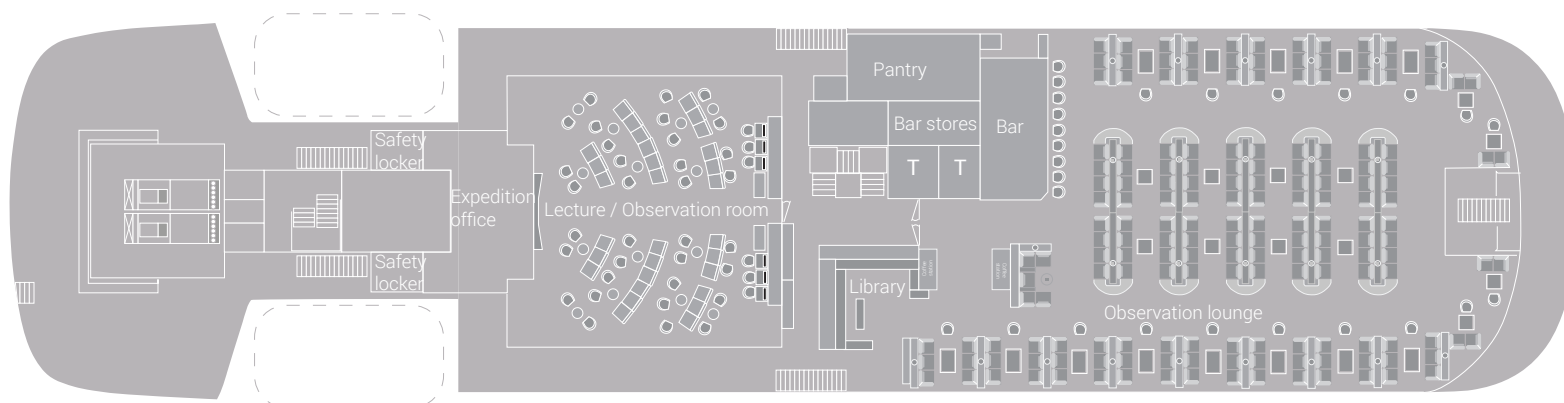

Deck 7

Deck 6

Deck 5

Deck 4

Deck 3

m/v Janssonius deck plan | Oceanwide Expeditions

Grand Suite with private balcony	Twin Window	Upper / lower berths	Double bed
Junior Suite	Twin Porthole	Lower berths	Toilet
Superior	Triple Porthole	2 separate lower berths	Bathroom
Twin deluxe	Quadruple Porthole		