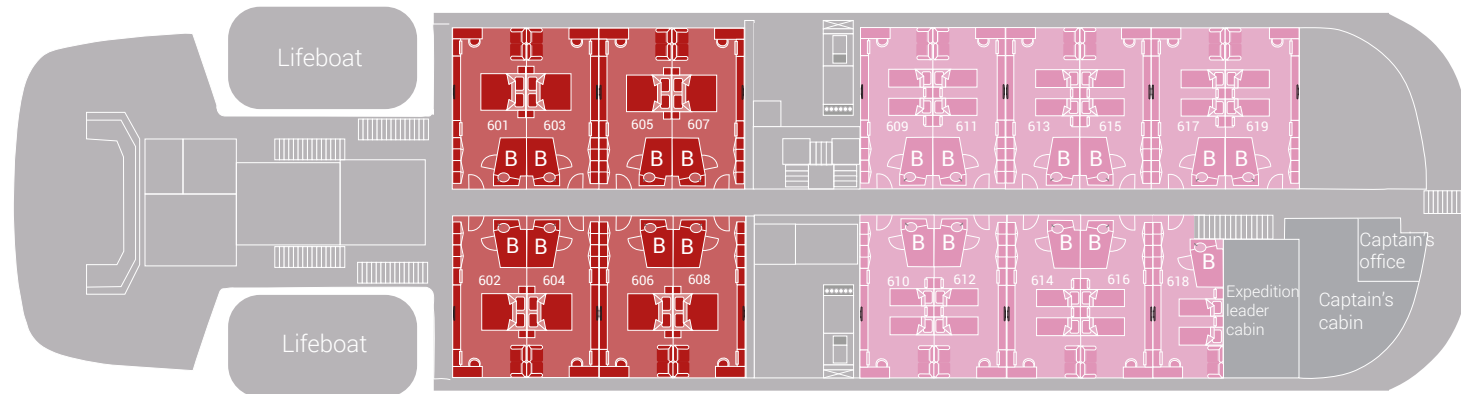

Deck 7

Deck 6

Deck 5

Deck 4

Deck 3

m/v Janssonius deck plan | Oceanwide Expeditions

Grand Suite with private balcony	Twin Window	Upper / lower berths	Double bed
Junior Suite	Twin Porthole	Lower berths	Toilet
Superior	Triple Porthole	2 separate lower berths	Bathroom
Twin deluxe	Quadruple Porthole		