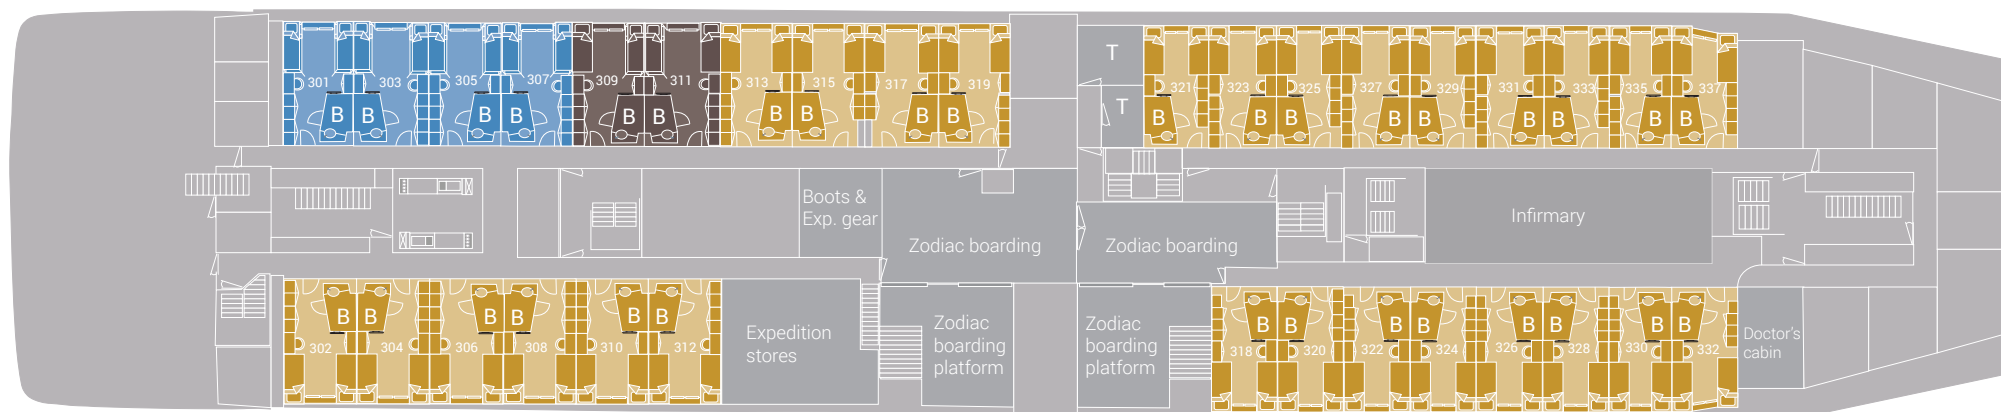

Deck 7

Deck 6

Deck 5

Deck 4

Deck 3

m/v Janssonius deck plan | Oceanwide Expeditions

Grand Suite with private balcony	Twin Window	Upper / lower berths	Double bed
Junior Suite	Twin Porthole	Lower berths	Toilet
Superior	Triple Porthole	2 separate lower berths	Bathroom
Twin deluxe	Quadruple Porthole		