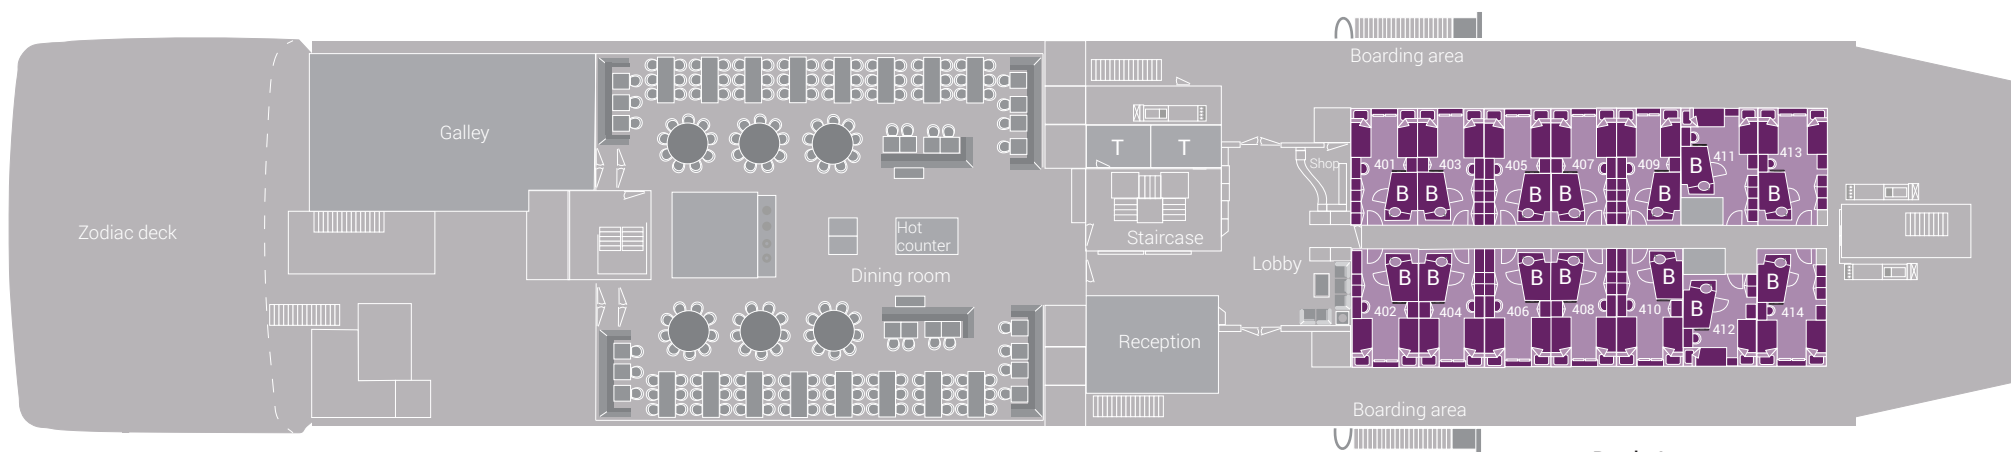

Deck 7

Deck 6

Deck 5

Deck 4

Deck 3

m/v Janssonius deck plan | Oceanwide Expeditions

Grand Suite with private balcony	Twin Window	Upper / lower berths	Double bed
Junior Suite	Twin Porthole	Lower berths	Toilet
Superior	Triple Porthole	2 separate lower berths	Bathroom
Twin deluxe	Quadruple Porthole		