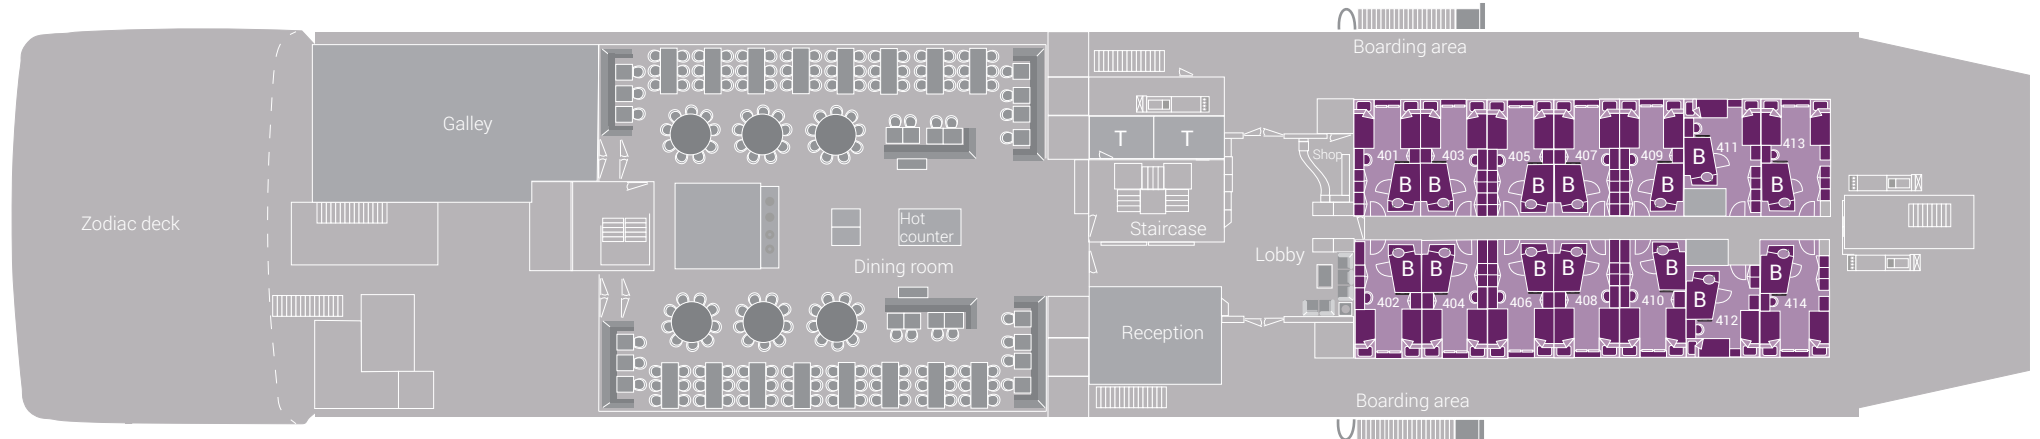

Deck 7

Deck 6

Deck 5

Deck 4

Deck 3

m/v Hondius deck plan   Oceanwide Expeditions			
Hondius Suite	Twin Window	Upper / lower berths	Double bed
Grand Suite with private balcony	Twin Porthole	Lower berths	Toilet
Junior Suite	Triple Porthole	2 separate lower berths	Bathroom
Superior	Quadruple Porthole		
Twin deluxe			