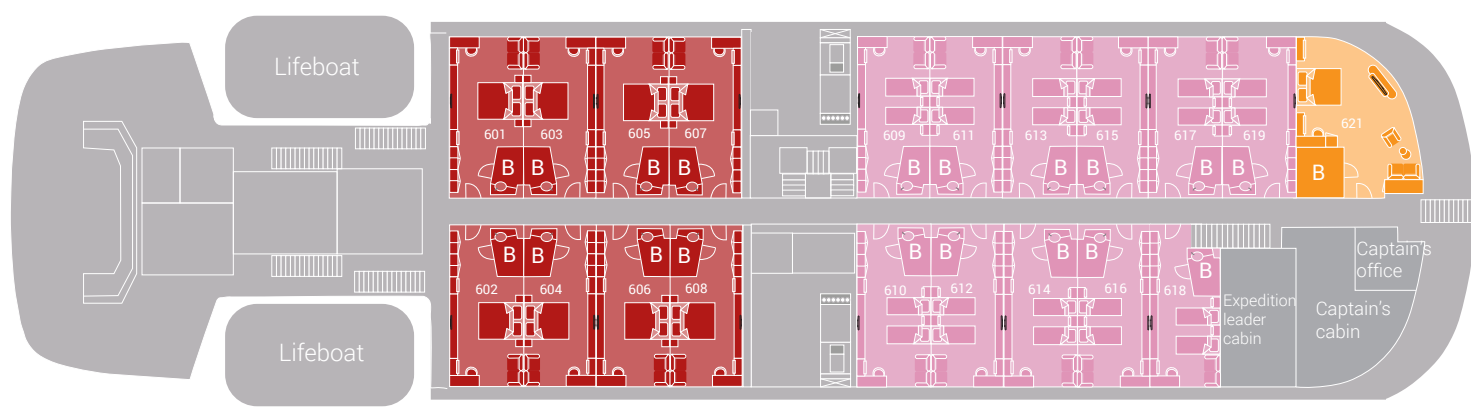

Deck 7

Deck 6

Deck 5

Deck 4

Deck 3

m/v Hondius deck plan   Oceanwide Expeditions			
Hondius Suite	Twin Window	Upper / lower berths	Double bed
Grand Suite with private balcony	Twin Porthole	Lower berths	Toilet
Junior Suite	Triple Porthole	2 separate lower berths	Bathroom
Superior	Quadruple Porthole		
Twin deluxe			