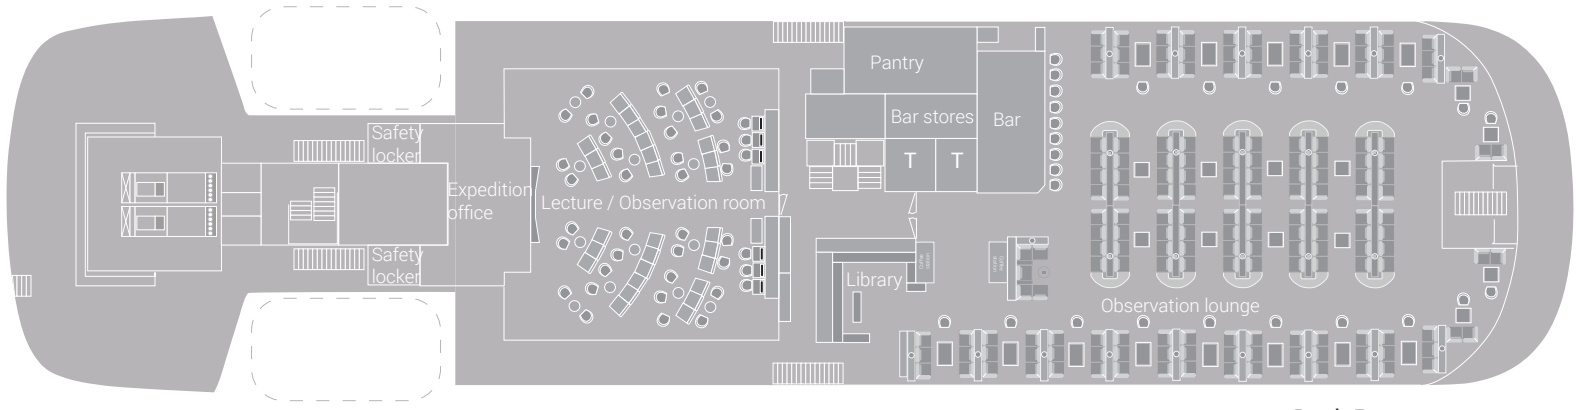

Deck 7

Deck 6

Deck 5

Deck 4

Deck 3

m/v Hondius deck plan   Oceanwide Expeditions			
Hondius Suite	Twin Window	Upper / lower berths	Double bed
Grand Suite with private balcony	Twin Porthole	Lower berths	Toilet
Junior Suite	Triple Porthole	2 separate lower berths	Bathroom
Superior	Quadruple Porthole		
Twin deluxe			