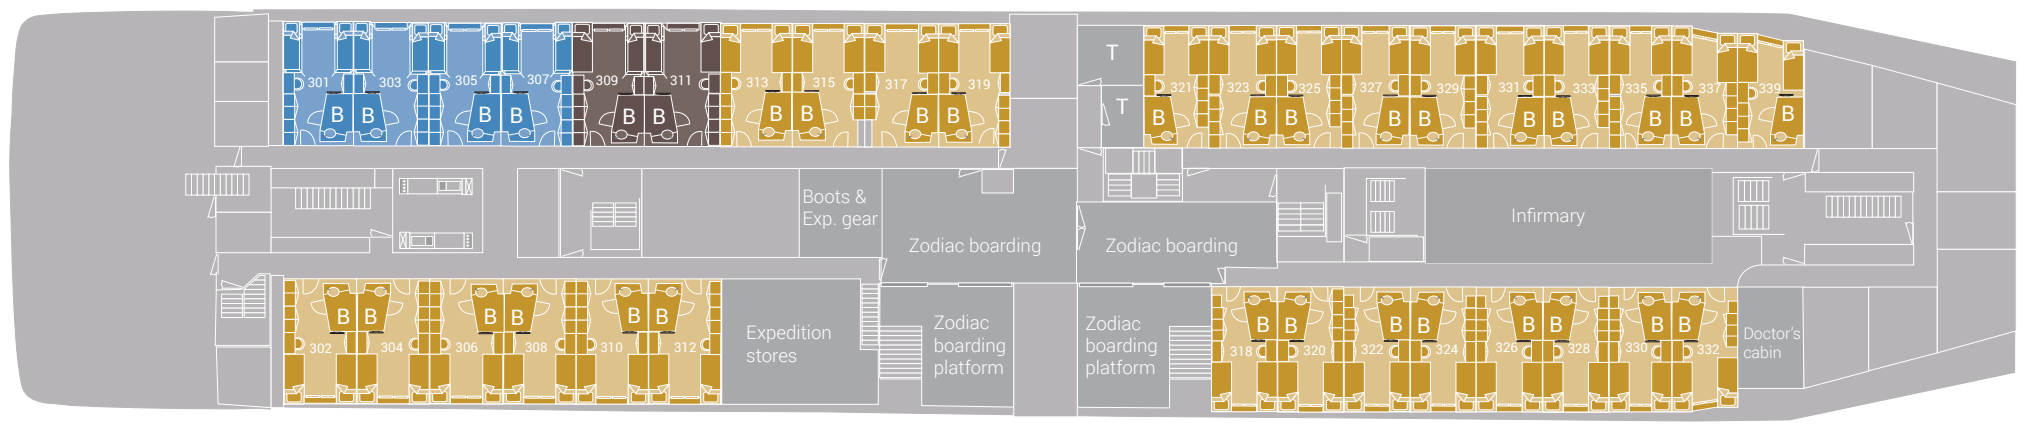

Deck 7

Deck 6

Deck 5

Deck 4

Deck 3

m/v Hondius deck plan   Oceanwide Expeditions			
Hondius Suite	Twin Window	Upper / lower berths	Double bed
Grand Suite with private balcony	Twin Porthole	Lower berths	Toilet
Junior Suite	Triple Porthole	2 separate lower berths	Bathroom
Superior	Quadruple Porthole		
Twin deluxe			