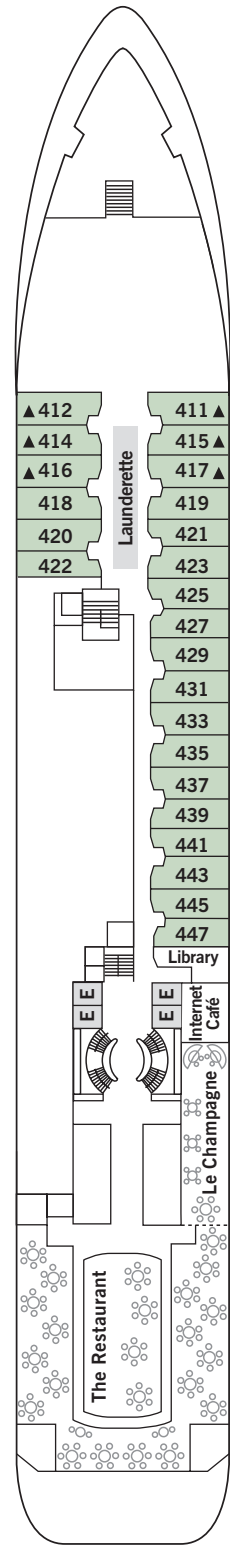

# Silver Wind – DECK PLANS

**DECK 4**

The Restaurant  
Le Champagne  
Internet Café  
The Library  
Lauderette

**DECK 5**

The Casino  
The Bar  
Boutiques

**DECK 6**

The Show Lounge  
Conference/Card Room  
Reception/  
Guest Relations  
Shore Concierge

**DECK 7**

La Terrazza

**DECK 8**

Pool  
Pool Bar  
Pool Grill  
The Panorama Lounge  
The Connoisseur's Corner

**DECK 9**

The Fitness Centre  
The Spa at Silversea  
Beauty Salon  
The Observation Lounge  
Jogging Track

## SUITE CATEGORIES

- Owner's Suite . . . . . ●
- Grand Suite . . . . . ●
- Royal Suite . . . . . ●
- Silver Suite . . . . . ●
- Medallion Suite . . . . . ●
- Midship Veranda Suite . . . . . ●
- Veranda Suite . . . . . ●
- Vista Suite . . . . . ●

## SPECIFICATIONS

- Crew . . . . . 222
- Officers . . . . . European
- Guests . . . . . 296
- Tonnage . . . . . 17,400
- Length . . . . . 514.14 Feet/156.7 Metres
- Width . . . . . 70.62 Feet/21.5 Metres
- Speed . . . . . 18 Knots
- Passenger Decks . . . . . 6
- Connecting Suites . . . . . ⇕
- 3rd Guest Capacity . . . . . ▲
- Handicap Suites . . . . . ♿  
640, 643
- Built . . . . . 1995
- Refurbished . . . . . 2008
- Registry . . . . . Bahamas