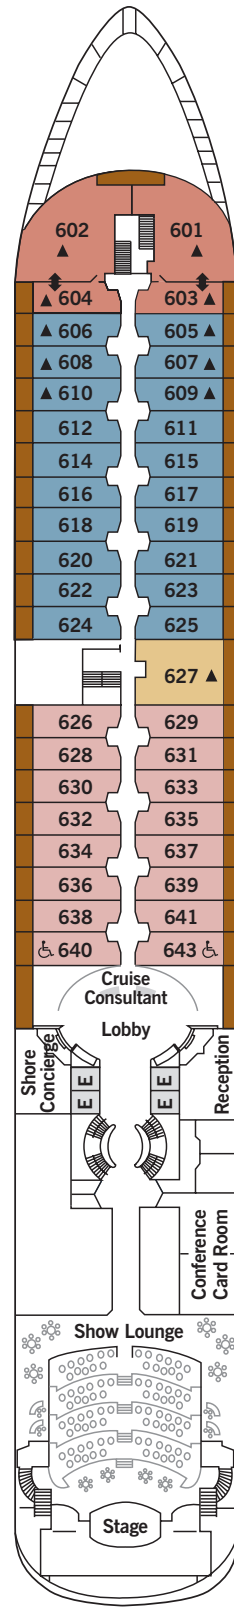

# Silver Wind – DECK PLANS

**DECK 4**

The Restaurant  
Le Champagne  
Internet Café  
The Library  
Lauderette

**DECK 5**

The Casino  
The Bar  
Boutiques

**DECK 6**

The Show Lounge  
Conference/Card Room  
Reception/  
Guest Relations  
Shore Concierge

**DECK 7**

La Terrazza

**DECK 8**

Pool  
Pool Bar  
Pool Grill  
The Panorama Lounge  
The Connoisseur's Corner

**DECK 9**

The Fitness Centre  
The Spa at Silversea  
Beauty Salon  
The Observation Lounge  
Jogging Track

## SUITE CATEGORIES

- Owner's Suite . . . . . ●
- Grand Suite . . . . . ●
- Royal Suite . . . . . ●
- Silver Suite . . . . . ●
- Medallion Suite . . . . . ●
- Midship Veranda Suite . . . . . ●
- Veranda Suite . . . . . ●
- Vista Suite . . . . . ●

## SPECIFICATIONS

- Crew . . . . . 222
- Officers . . . . . European
- Guests . . . . . 296
- Tonnage . . . . . 17,400
- Length . . . . . 514.14 Feet/156.7 Metres
- Width . . . . . 70.62 Feet/21.5 Metres
- Speed . . . . . 18 Knots
- Passenger Decks . . . . . 6
- Connecting Suites . . . . . ⇕
- 3rd Guest Capacity . . . . . ▲
- Handicap Suites . . . . . ♿  
640, 643
- Built . . . . . 1995
- Refurbished . . . . . 2008
- Registry . . . . . Bahamas