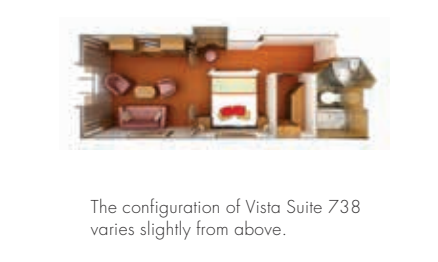

The configuration of Vista Suite 738 varies slightly from above.