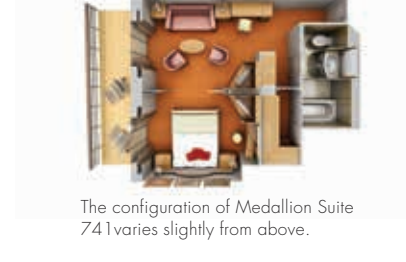

## SILVER SUITE

Silver Suites accommodate three guests.

541 SQ. FT. / 50 M<sup>2</sup>  
INCLUDING VERANDA (92 SQ. FT. / 8 M<sup>2</sup>)

- Teak veranda with patio furniture and floor-to-ceiling glass doors
- Living room (with convertible sofa to accommodate an additional guest)
- Sitting area
- Separate dining area
- Twin beds or queen-sized bed
- Marbled bathroom with full-sized bath
- Walk-in wardrobe with personal safe
- Vanity table with hair dryer
- Writing desk
- Flat screen television(s) with DVD and satellite reception
- Bang & Olufsen audio system
- Radio alarm with iPod docking station
- Direct-dial telephone
- Complimentary interactive mobile content

## MEDALLION SUITE

SUITE 741: 667 SQ. FT. / 62 M<sup>2</sup>  
(NO VERANDA)

SUITES 801-804: 490 SQ. FT. / 45 M<sup>2</sup>  
INCLUDING VERANDA (125 SQ. FT. / 12 M<sup>2</sup>)

- Large teak veranda with patio furniture and floor-to-ceiling glass doors (Suites 801-804 only)
- Three large picture windows providing panoramic ocean views (Suite 741 only)
- Living room with sitting area
- Separate dining area (Suite 741 only)
- Twin beds or queen-sized bed
- Marbled bathroom with full-sized tub and shower (Suite 741 has full-sized whirlpool bath and shower)
- Walk-in wardrobe with personal safe
- Vanity table with hair dryer
- Writing desk
- Flat screen television with DVD and satellite reception
- CD player
- Radio alarm with iPod docking station
- Direct-dial telephone(s)
- Complimentary interactive mobile content