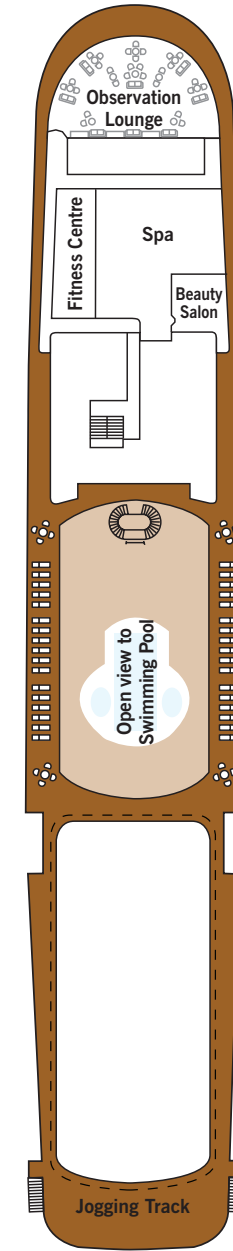

# Silver Wind – DECK PLANS

**DECK 4**

The Restaurant  
Le Champagne  
Internet Café  
The Library  
Lauderette

**DECK 5**

The Casino  
The Bar  
Boutiques

**DECK 6**

The Show Lounge  
Conference/Card Room  
Reception/  
Guest Relations  
Shore Concierge

**DECK 7**

La Terrazza

**DECK 8**

Pool  
Pool Bar  
Pool Grill  
The Panorama Lounge  
The Connoisseur's Corner

**DECK 9**

The Fitness Centre  
The Spa at Silversea  
Beauty Salon  
The Observation Lounge  
Jogging Track

## SPECIFICATIONS

- Crew . . . . . 222
- Officers . . . . . European
- Guests . . . . . 296
- Tonnage . . . . . 17,400
- Length . . . . . 514.14 Feet/156.7 Metres
- Width . . . . . 70.62 Feet/21.5 Metres
- Speed . . . . . 18 Knots
- Passenger Decks . . . . . 6
- Connecting Suites . . . . . ⇕
- 3rd Guest Capacity . . . . . ▲
- Handicap Suites . . . . . ♿  
640, 643
- Built . . . . . 1995
- Refurbished . . . . . 2008
- Registry . . . . . Bahamas