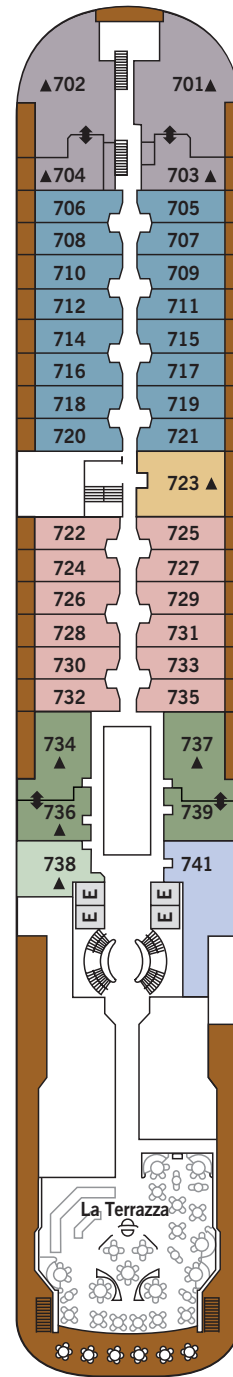

# Silver Wind – DECK PLANS

**DECK 4**

The Restaurant  
Le Champagne  
Internet Café  
The Library  
Lauderette

**DECK 5**

The Casino  
The Bar  
Boutiques

**DECK 6**

The Show Lounge  
Conference/Card Room  
Reception/  
Guest Relations  
Shore Concierge

**DECK 7**

La Terrazza

**DECK 8**

Pool  
Pool Bar  
Pool Grill  
The Panorama Lounge  
The Connoisseur's Corner

**DECK 9**

The Fitness Centre  
The Spa at Silversea  
Beauty Salon  
The Observation Lounge  
Jogging Track

## SUITE CATEGORIES

- Owner's Suite . . . . . ●
- Grand Suite . . . . . ●
- Royal Suite . . . . . ●
- Silver Suite . . . . . ●
- Medallion Suite . . . . . ●
- Midship Veranda Suite . . . . . ●
- Veranda Suite . . . . . ●
- Vista Suite . . . . . ●

## SPECIFICATIONS

- Crew . . . . . 222
- Officers . . . . . European
- Guests . . . . . 296
- Tonnage . . . . . 17,400
- Length . . . . . 514.14 Feet/156.7 Metres
- Width . . . . . 70.62 Feet/21.5 Metres
- Speed . . . . . 18 Knots
- Passenger Decks . . . . . 6
- Connecting Suites . . . . . ⇕
- 3rd Guest Capacity . . . . . ▲
- Handicap Suites . . . . . ♿  
640, 643
- Built . . . . . 1995
- Refurbished . . . . . 2008
- Registry . . . . . Bahamas