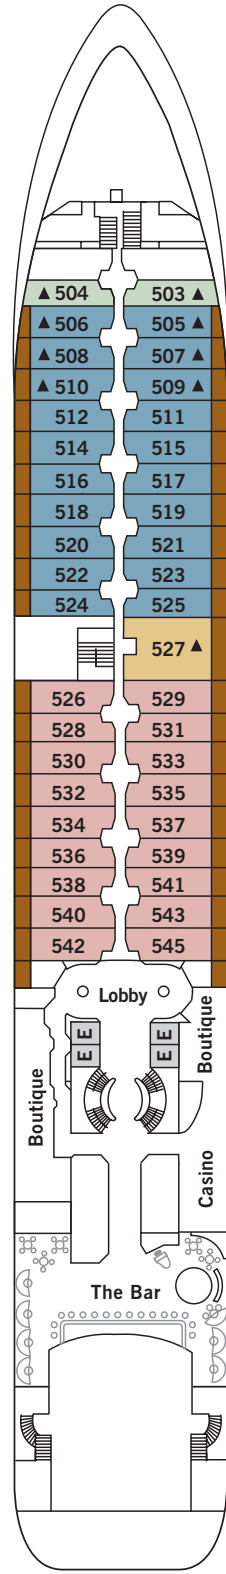

# Silver Wind – DECK PLANS

**DECK 4**

The Restaurant  
Le Champagne  
Internet Café  
The Library  
Lauderette

**DECK 5**

The Casino  
The Bar  
Boutiques

**DECK 6**

The Show Lounge  
Conference/Card Room  
Reception/  
Guest Relations  
Shore Concierge

**DECK 7**

La Terrazza

**DECK 8**

Pool  
Pool Bar  
Pool Grill  
The Panorama Lounge  
The Connoisseur's Corner

**DECK 9**

The Fitness Centre  
The Spa at Silversea  
Beauty Salon  
The Observation Lounge  
Jogging Track

## SUITE CATEGORIES

- Owner's Suite . . . . . ●
- Grand Suite . . . . . ●
- Royal Suite . . . . . ●
- Silver Suite . . . . . ●
- Medallion Suite . . . . . ●
- Midship Veranda Suite . . . . . ●
- Veranda Suite . . . . . ●
- Vista Suite . . . . . ●

## SPECIFICATIONS

- Crew . . . . . 222
- Officers . . . . . European
- Guests . . . . . 296
- Tonnage . . . . . 17,400
- Length . . . . . 514.14 Feet/156.7 Metres
- Width . . . . . 70.62 Feet/21.5 Metres
- Speed . . . . . 18 Knots
- Passenger Decks . . . . . 6
- Connecting Suites . . . . . ⇕
- 3rd Guest Capacity . . . . . ▲
- Handicap Suites . . . . . ♿  
640, 643
- Built . . . . . 1995
- Refurbished . . . . . 2008
- Registry . . . . . Bahamas