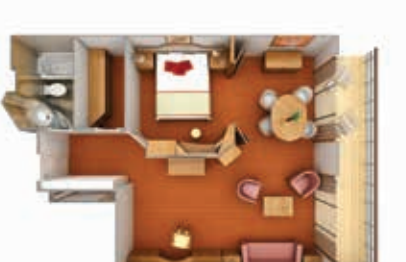

2 BEDROOM: 1,314 SQ. FT. / 122 M<sup>2</sup>  
INCLUDING VERANDA (194 SQ. FT. / 18.5 M<sup>2</sup>)

- Two teak verandas with patio furniture and floor-to-ceiling glass doors; Two-bedroom has additional veranda
- Living room with sitting area; Two-bedroom has additional sitting area
- Separate dining area
- Twin beds or queen-sized bed; Two-bedroom has additional twin beds or queen-sized bed
- Marbled bathroom with full-sized whirlpool tub; Two-bedroom has additional marbled bathroom with full-sized bath
- Walk-in wardrobe(s) with personal safe
- Vanity table(s) with hair dryer
- Writing desk(s)
- Flat screen television(s) with DVD and satellite reception
- Bang & Olufsen audio system
- Illy Espresso machine
- Radio alarm with iPod docking station
- Direct-dial telephone(s)
- Complimentary interactive mobile content

## ROYAL SUITE

Available as a one-bedroom configuration or as two bedrooms (as illustrated) by adjoining with a Veranda Suite.

1 BEDROOM: 736 SQ. FT. / 69 M<sup>2</sup>  
INCLUDING VERANDA (126 SQ. FT. / 12 M<sup>2</sup>);

2 BEDROOM: 1,031 SQ. FT. / 96 M<sup>2</sup>  
INCLUDING VERANDA (175 SQ. FT. / 16.5 M<sup>2</sup>)

- Large teak veranda with patio furniture and floor-to-ceiling glass doors; Two-bedroom has additional veranda
- Living room with sitting area; Two-bedroom has additional sitting area
- Separate dining area
- Twin beds or queen-sized bed; Two-bedroom has additional twin beds or queen-sized bed
- Marbled bathroom with full-sized whirlpool tub; Two-bedroom has additional marbled bathroom with full-sized bath
- Walk-in wardrobe(s) with personal safe
- Vanity table(s) with hair dryer
- Writing desk(s)
- Flat screen television(s) with DVD and satellite reception
- Bang & Olufsen audio system
- Illy Espresso machine
- Radio alarm with iPod docking station
- Direct-dial telephone(s)
- Complimentary interactive mobile content