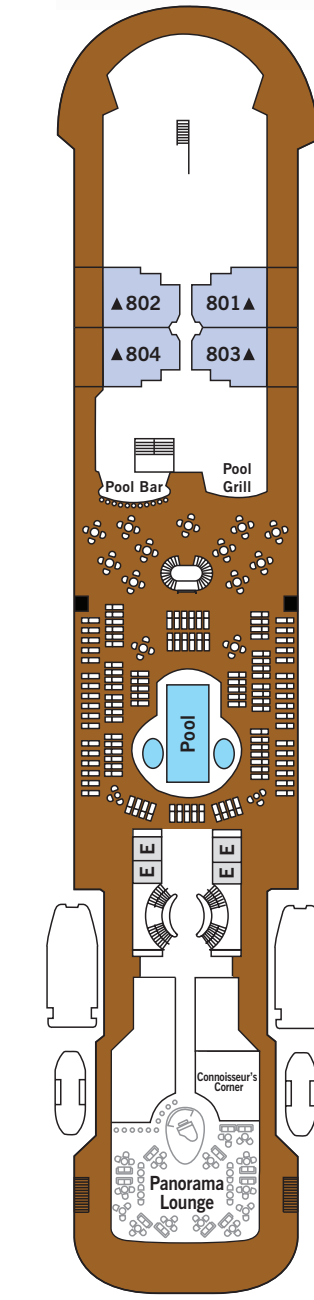

# Silver Wind – DECK PLANS

**DECK 4**

The Restaurant  
Le Champagne  
Internet Café  
The Library  
Lauderette

**DECK 5**

The Casino  
The Bar  
Boutiques

**DECK 6**

The Show Lounge  
Conference/Card Room  
Reception/  
Guest Relations  
Shore Concierge

**DECK 7**

La Terrazza

**DECK 8**

Pool  
Pool Bar  
Pool Grill  
The Panorama Lounge  
The Connoisseur's Corner

**DECK 9**

The Fitness Centre  
The Spa at Silversea  
Beauty Salon  
The Observation Lounge  
Jogging Track

## SPECIFICATIONS

- Crew . . . . . 222
- Officers . . . . . European
- Guests . . . . . 296
- Tonnage . . . . . 17,400
- Length . . . . . 514.14 Feet/156.7 Metres
- Width . . . . . 70.62 Feet/21.5 Metres
- Speed . . . . . 18 Knots
- Passenger Decks . . . . . 6
- Connecting Suites . . . . . ⇕
- 3rd Guest Capacity . . . . . ▲
- Handicap Suites . . . . . ♿  
640, 643
- Built . . . . . 1995
- Refurbished . . . . . 2008
- Registry . . . . . Bahamas