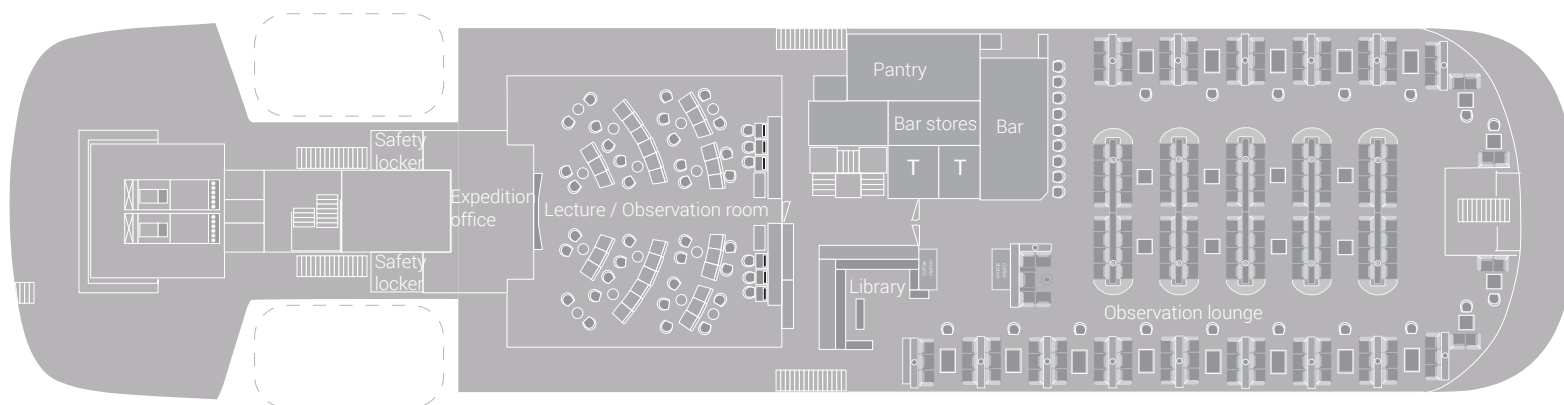

Deck 7

Deck 6

Deck 5

Deck 4

Deck 3

m/v Hondius deck plan Oceanwide Expeditions			
Hondius Suite	Twin Window	Upper / lower berths	Double bed
Suite with private balcony	Twin Porthole	Lower berths	Toilet
Superior with French balcony	Triple Porthole	2 separate lower berths	Bathroom
Twin deluxe	Quadruple Porthole		