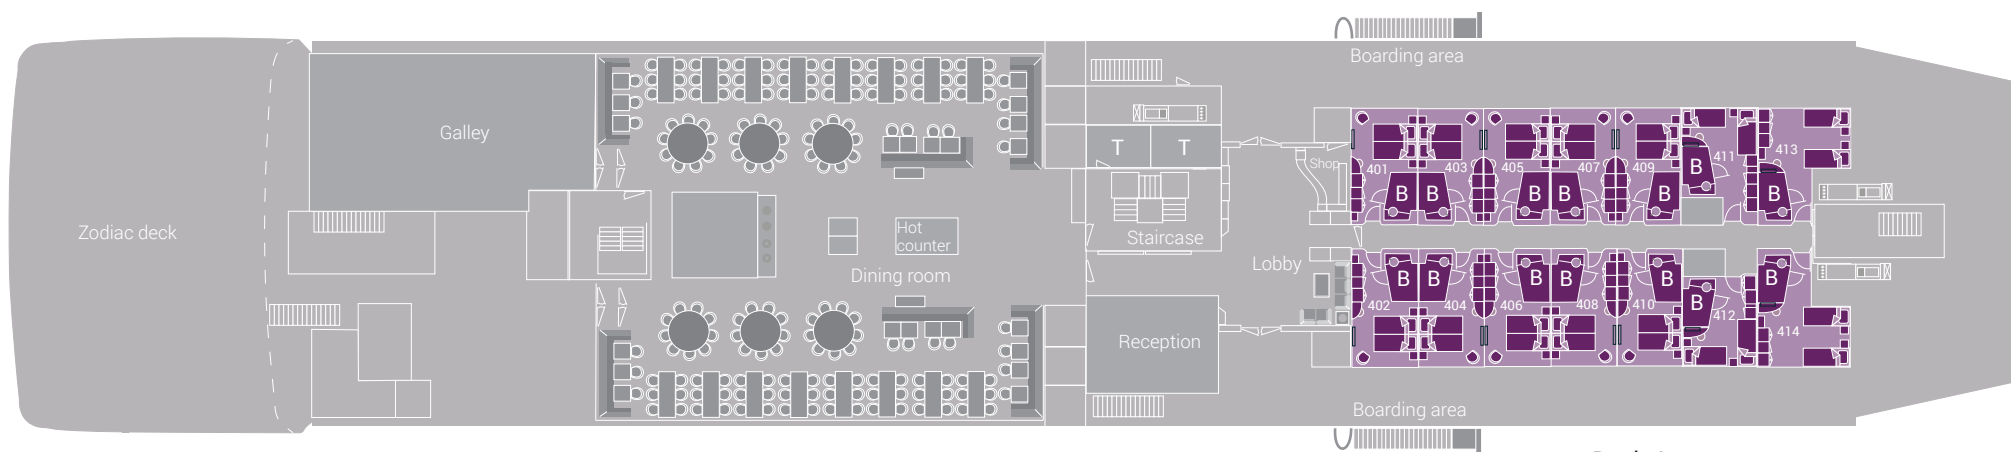

Deck 7

Deck 6

Deck 5

Deck 4

Deck 3

m/v Hondius deck plan Oceanwide Expeditions			
Hondius Suite	Twin Window	Upper / lower berths	Double bed
Suite with private balcony	Twin Porthole	Lower berths	Toilet
Superior with French balcony	Triple Porthole	2 separate lower berths	Bathroom
Twin deluxe	Quadruple Porthole		