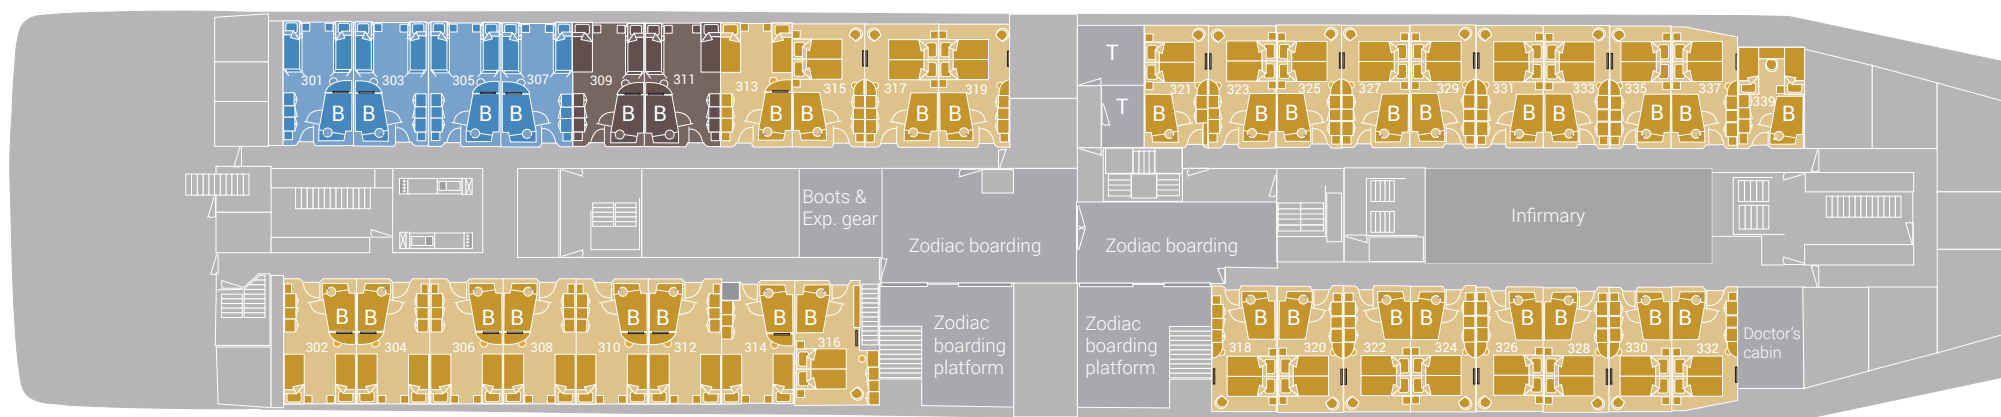

Deck 7

Deck 6

Deck 5

Deck 4

Deck 3

m/v Hondius deck plan Oceanwide Expeditions			
Hondius Suite	Twin Window	Upper / lower berths	Double bed
Suite with private balcony	Twin Porthole	Lower berths	Toilet
Superior with French balcony	Triple Porthole	2 separate lower berths	Bathroom
Twin deluxe	Quadruple Porthole		