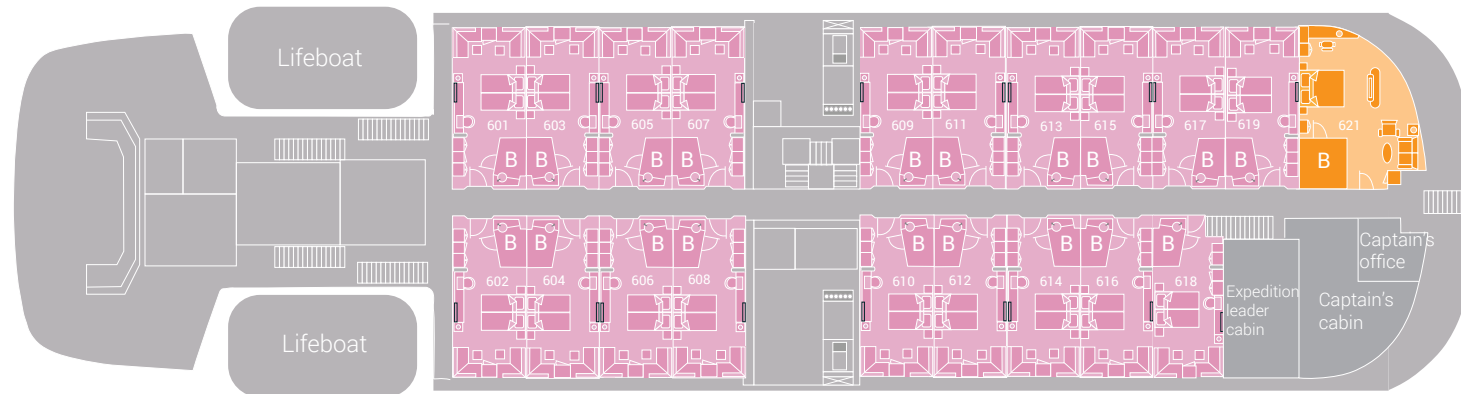

Deck 7

Deck 6

Deck 5

Deck 4

Deck 3

m/v Hondius deck plan Oceanwide Expeditions			
Hondius Suite	Twin Window	Upper / lower berths	Double bed
Suite with private balcony	Twin Porthole	Lower berths	Toilet
Superior with French balcony	Triple Porthole	2 separate lower berths	Bathroom
Twin deluxe	Quadruple Porthole		