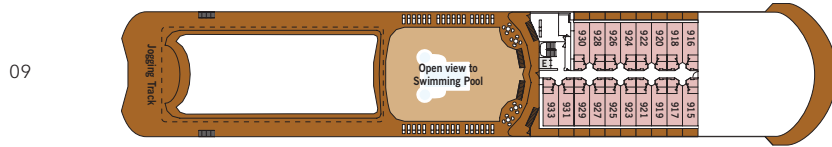

DECK 09

Jogging Track