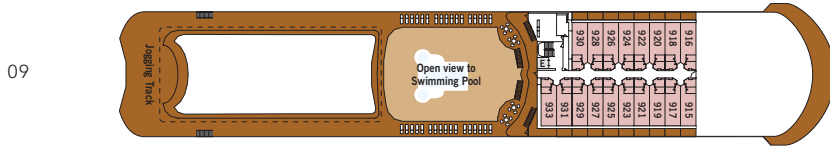

DECK 09

Jogging Track