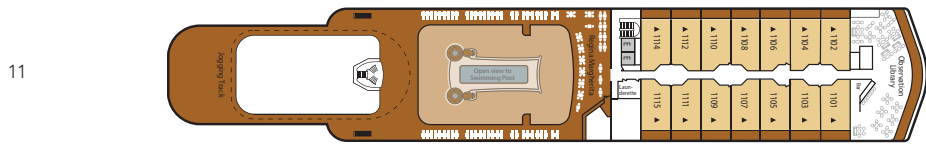

DECK 11

Observation Library
Regina Margherita
Jogging Track