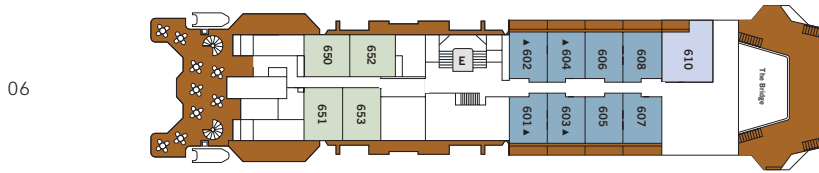

## SHIP SPECIFICATIONS

Lloyd's Register	
Ice-class Rating	1A
Crew	96
Officers	International
Guests	120
Tonnage	5,218
Length	338 FT/102.9M
Width	51 FT/15.4M
Speed	14 Knots
Passenger Decks	5
Refurbished	2014
Registry	Bahamas

## SUITE CATEGORIES

- Medallion Suite
- Veranda Suite
- Vista Suite
- View Suite
- Explorer Suite
- ▲ 3rd Guest Capacity
- Can accommodate an add'l guest of up to 14 years old

**VISTA SUITE**

269 SQ FT / 25 M<sup>2</sup> WITH 2 VIEW WINDOWS

- Two large view windows
- Sitting area
- Flat screen television with on-demand movies and music, and satellite news programming
- Unlimited complimentary WiFi access