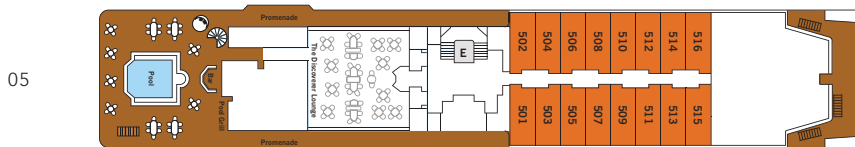

DECK 06

Observation Lounge
The Theatre
The Spa
The Grill
Whirlpools

DECK 05

The Bridge
Library/Internet Café
Connoisseur's Corner
Panorama Lounge