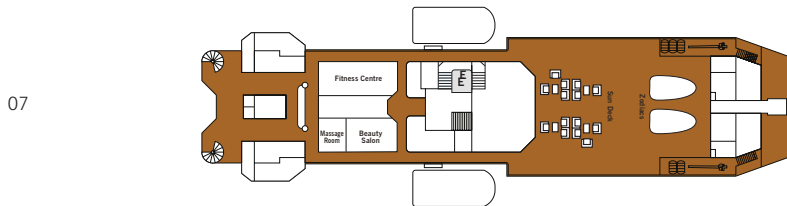

SUITE CATEGORIES

- Medallion Suite
- Veranda Suite
- Vista Suite
- View Suite
- Explorer Suite
- ▲ 3rd Guest Capacity
- Can accommodate an add'l guest of up to 14 years old

DECK 07

Viewing Deck