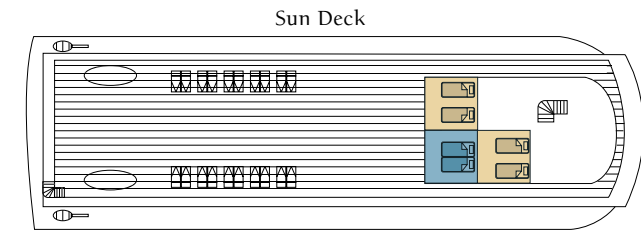

Facts at a glance:

- ✔ Ship Type: Motor Yacht
- ✔ Launch year/Rebuilt: 1990/1997 (Renovated 2016)
- ✔ Length/Breadth/Draft in ft.: 147.60x36x9.84
- ✔ Length/Breadth/Draft in m.: 45x11x3
- ✔ Cabins: 21. All cabins are located on sun, main and upper deck and feature windows. They all have bathroom with shower, individually controlled A/C, piped music, TV (Satellite channels), telephone for internal use, mini safe, mini fridge, hairdryer, adapters (220V).
- ✔ Public areas: Outdoor/Indoor Dining Area, Separate Indoor Bar Lounge, Reception, Sundeck with loungers and chairs. Mini spa suite on the lower deck. WI-FI (available at a charge).