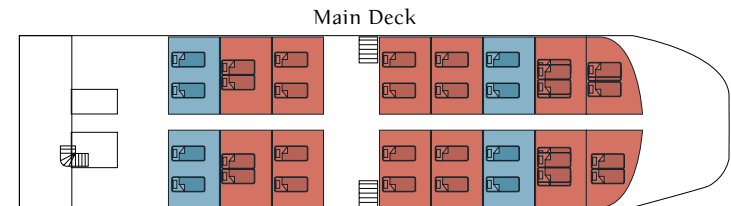

Facts at a glance:

- ✔ Ship Type: Motor Yacht
- ✔ Launch year/Rebuilt: 1990/1997 (Renovated 2016)
- ✔ Length/Breadth/Draft in ft.: 147.60x36x9.84
- ✔ Length/Breadth/Draft in m.: 45x11x3
- ✔ Cabins: 21. All cabins are located on sun, main and upper deck and feature windows. They all have bathroom with shower, individually controlled A/C, piped music, TV (Satellite channels), telephone for internal use, mini safe, mini fridge, hairdryer, adapters (220V).
- ✔ Public areas: Outdoor/Indoor Dining Area, Separate Indoor Bar Lounge, Reception, Sundeck with loungers and chairs. Mini spa suite on the lower deck. WI-FI (available at a charge).

Category A

Category B

Category C