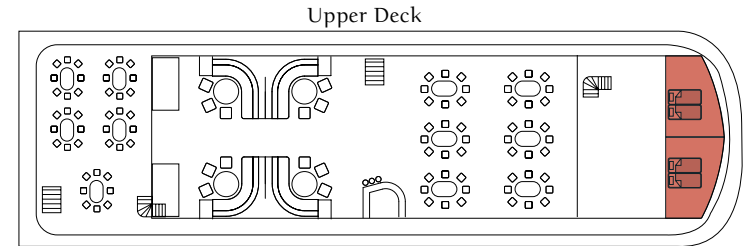

Facts at a glance:

- ✔ Ship Type: Motor Yacht
- ✔ Launch year/Rebuilt: 1990/1997 (Renovated 2016)
- ✔ Length/Breadth/Draft in ft.: 147.60x36x9.84
- ✔ Length/Breadth/Draft in m.: 45x11x3
- ✔ Cabins: 21. All cabins are located on sun, main and upper deck and feature windows. They all have bathroom with shower, individually controlled A/C, piped music, TV (Satellite channels), telephone for internal use, mini safe, mini fridge, hairdryer, adapters (220V).
- ✔ Public areas: Outdoor/Indoor Dining Area, Separate Indoor Bar Lounge, Reception, Sundeck with loungers and chairs. Mini spa suite on the lower deck. WI-FI (available at a charge).

Category A

Category B

Category C