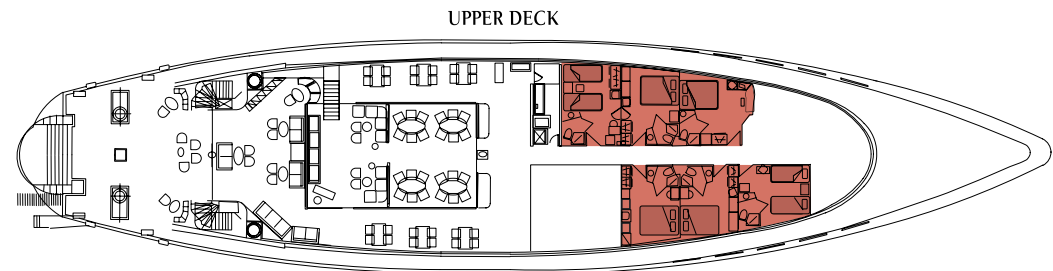

Panorama

MOTOR SAILER

Facts at a glance:

- 🚢 Ship Type: Motor Sailer
- 🚢 Launch year/Rebuilt: 1993/2001 (Renovated 2014)
- 🚢 Length/Breadth/Draft in ft.: 177x40x16
- 🚢 Length/Breadth/Draft in m.: 54x12x5
- 🚢 Cabins: 24. All cabins are located on upper, main (windows) and lower (portholes) deck. They all have bathroom with shower, individually controlled A/C, piped music, TV (Satellite channels), telephone for internal use, mini safe, mini fridge, hairdryer, adapters (220V).
- 🚢 Public areas: Indoor Dining Area & bar, Separate Indoor Lounge, Reception, Sundeck with loungers and chairs. WI-FI (available at a charge).

■ Category A
 ■ Category B
 ■ Category C