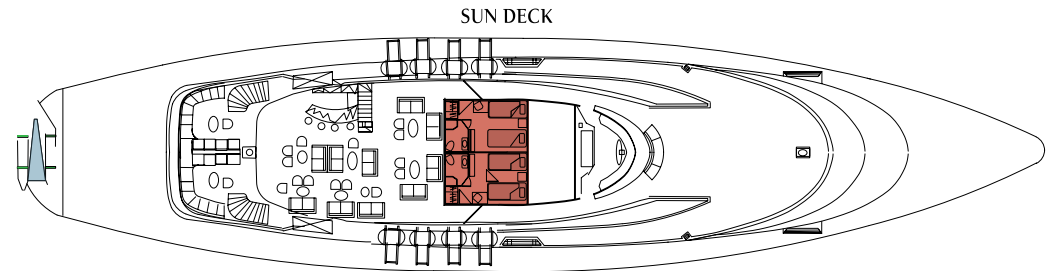

Panorama

MOTOR SAILER

Facts at a glance:

- 🚢 Ship Type: Motor Sailer
- 🚢 Launch year/Rebuilt: 1993/2001 (Renovated 2014)
- 🚢 Length/Breadth/Draft in ft.: 177x40x16
- 🚢 Length/Breadth/Draft in m.: 54x12x5
- 🚢 Cabins: 24. All cabins are located on upper, main (windows) and lower (portholes) deck. They all have bathroom with shower, individually controlled A/C, piped music, TV (Satellite channels), telephone for internal use, mini safe, mini fridge, hairdryer, adapters (220V).
- 🚢 Public areas: Indoor Dining Area & bar, Separate Indoor Lounge, Reception, Sundeck with loungers and chairs. WI-FI (available at a charge).