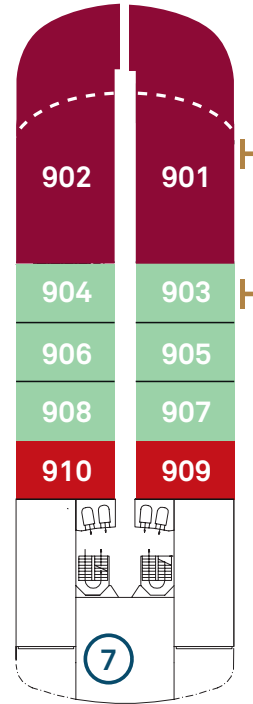

Deck Plan

- | | | | | |
|--------------------------|-----------------------|-----------------------------|--------------------------------|----------------------------------|
| ① Sun Terrace | ⑦ Elevator | ⑬ Lumière | ⑰ Teppanyaki @ Koko's | ⑳ Boutique |
| ② Plunge Pools | ⑧ Yoga & pilates room | ⑭ Azure Bar & Café | ⑱ Sushi @ Koko's | ㉑ Theatre |
| ③ Helicopter hangars | ⑨ Gym & fitness area | ⑮ Epicure | ㉒ Chef's Table | ㉒ Marina entrances |
| ④ Helipad | ⑩ Wheelhouse | ⑯ The Observatory & Library | ㉓ Elements | ㉓ Medical centre |
| ⑤ Indoor & outdoor pools | ⑪ Spa plunge pools | ⑰ Observation Terrace | ㉔ Reception & Excursion centre | ㉔ Self-service guest laundry |
| ⑥ Yacht Club | ⑫ Spa Sanctuary | ⑱ Koko's | ㉕ Lobby Lounge | ㉕ Climate controlled change room |

Scenic Eclipse

Built 2018 | Passengers 200/228 | Suites 114 | Crew 192/176 | Length 168 metres | Gross Tonnage 17,085 | Speed 17 knots

Deck 07

Deck 08

Deck 09

Deck 10

Suite Categories

Deck 5		Deck 6		Deck 7		Deck 8		Deck 9	
DD	Grand Deluxe Verandah 40m ²	GP	Grand Panorama 115m ²	BD	Grand Deluxe Verandah 40m ²	P	Panorama 110m ²	OT	^Two-bedroom Penthouse 247m ²
DB	Deluxe Verandah 34m ²	CD	Grand Deluxe Verandah 40m ²	BA	Deluxe Verandah 34m ²	S	Spa 52m ²	OP	Owner's Penthouse 195m ²
DA	Deluxe Verandah 34m ²	CA	Deluxe Verandah 34m ²	B	Verandah 32m ²	AD	Grand Deluxe Verandah 40m ²	SB	Spa Suite 52m ²
D	Verandah 32m ²	C	Verandah 32m ²			AA	Deluxe Verandah 34m ²	SA	Spa Suite 50m ²
						A	Verandah 32m ²		