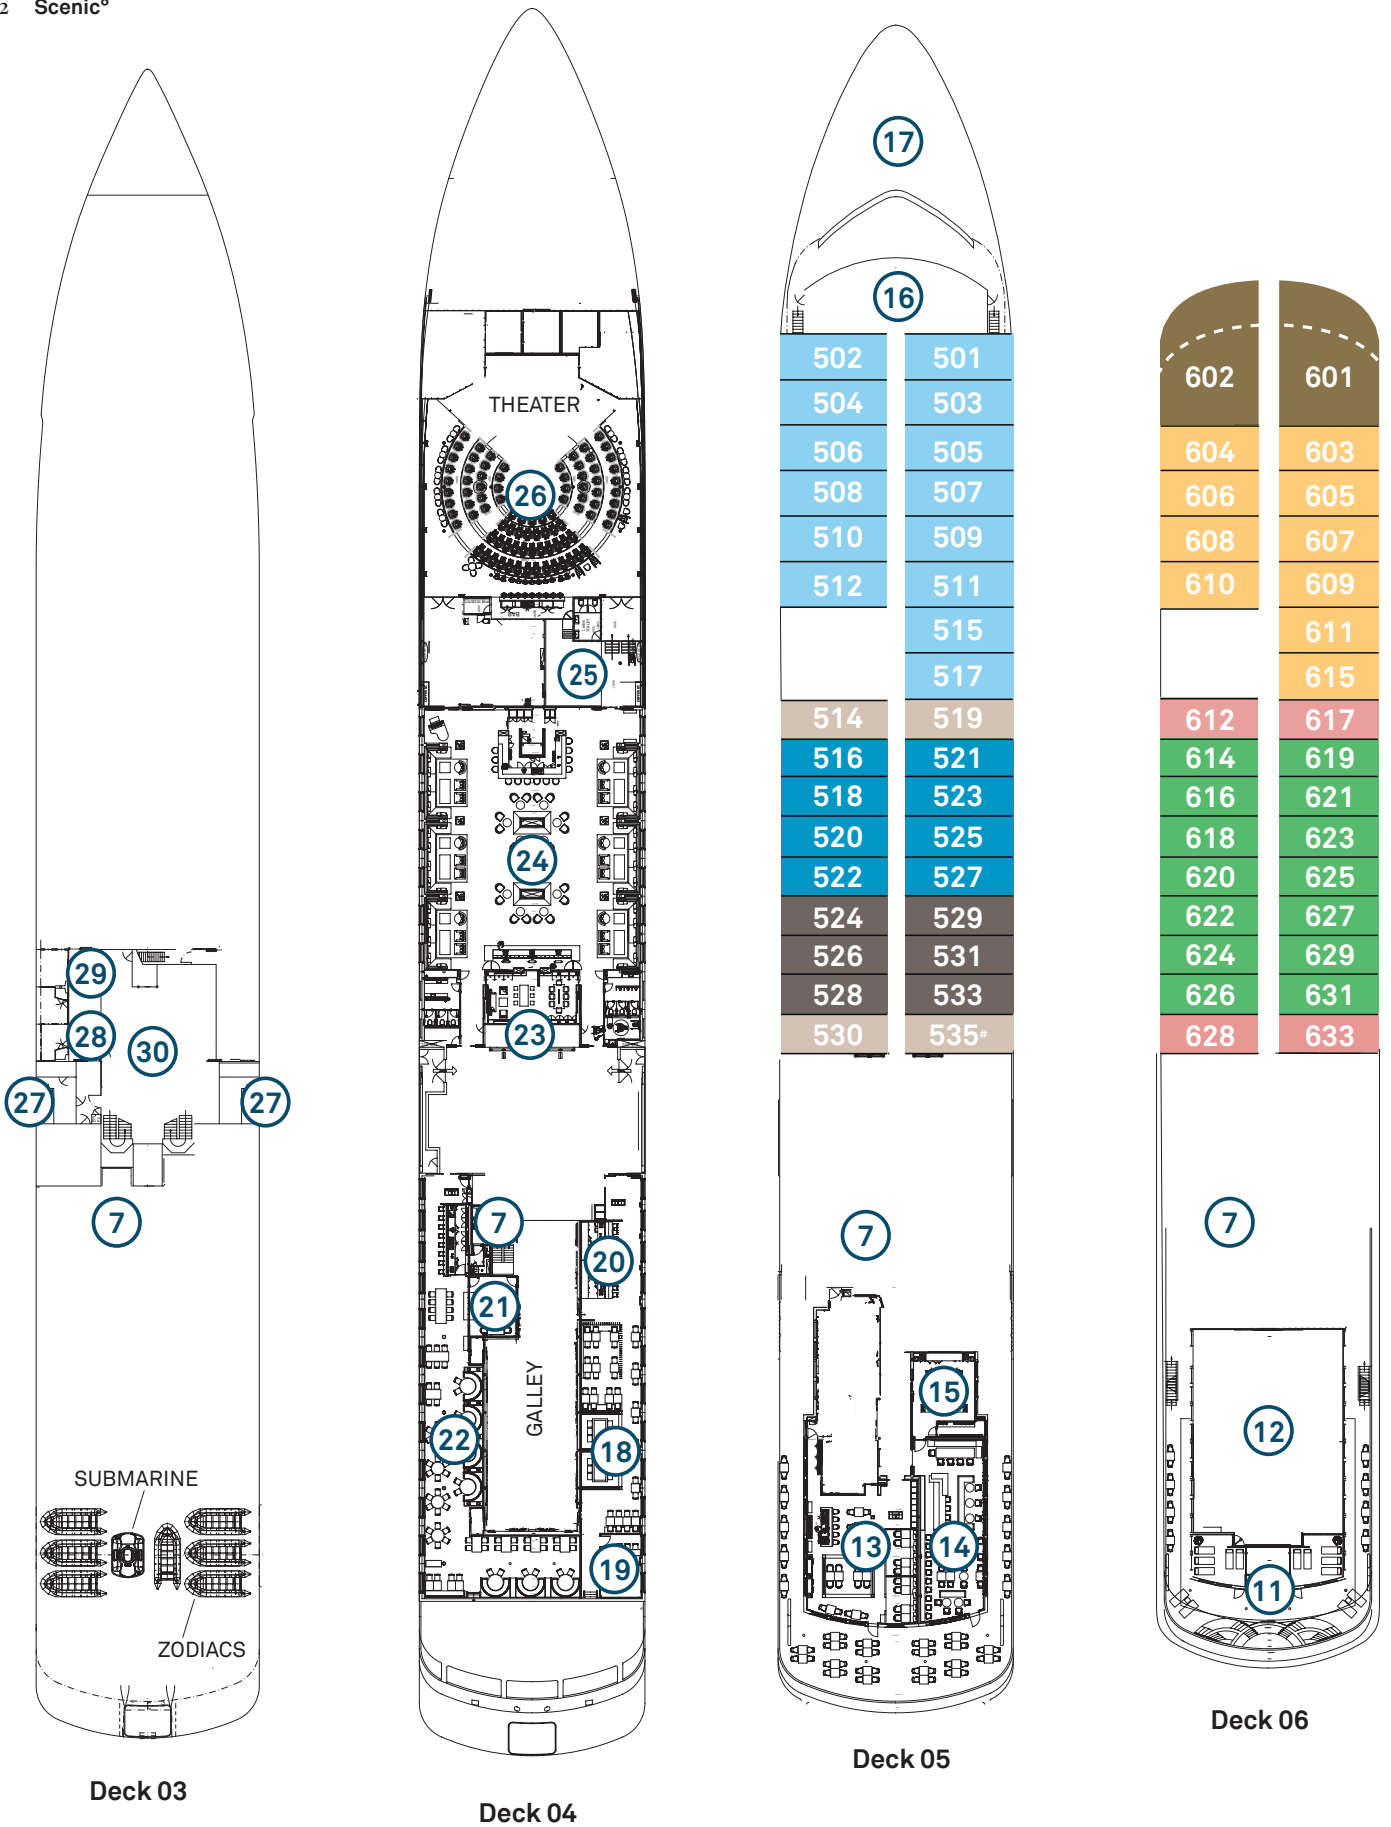

Deck Plan

- | | | | | |
|--------------------------|-----------------------|-----------------------------|--------------------------------|----------------------------------|
| ① Sun Terrace | ⑦ Elevator | ⑬ Lumière | ⑰ Teppanyaki @ Koko's | ⑳ Boutique |
| ② Plunge Pools | ⑧ Yoga & pilates room | ⑭ Azure Bar & Café | ⑱ Sushi @ Koko's | ㉑ Theatre |
| ③ Helicopter hangars | ⑨ Gym & fitness area | ⑮ Epicure | ㉒ Chef's Table | ㉒ Marina entrances |
| ④ Helipad | ⑩ Wheelhouse | ⑯ The Observatory & Library | ㉓ Elements | ㉓ Medical centre |
| ⑤ Indoor & outdoor pools | ⑪ Spa plunge pools | ⑰ Observation Terrace | ㉔ Reception & Excursion centre | ㉔ Self-service guest laundry |
| ⑥ Yacht Club | ⑫ Spa Sanctuary | ⑱ Koko's | ㉕ Lobby Lounge | ㉕ Climate controlled change room |