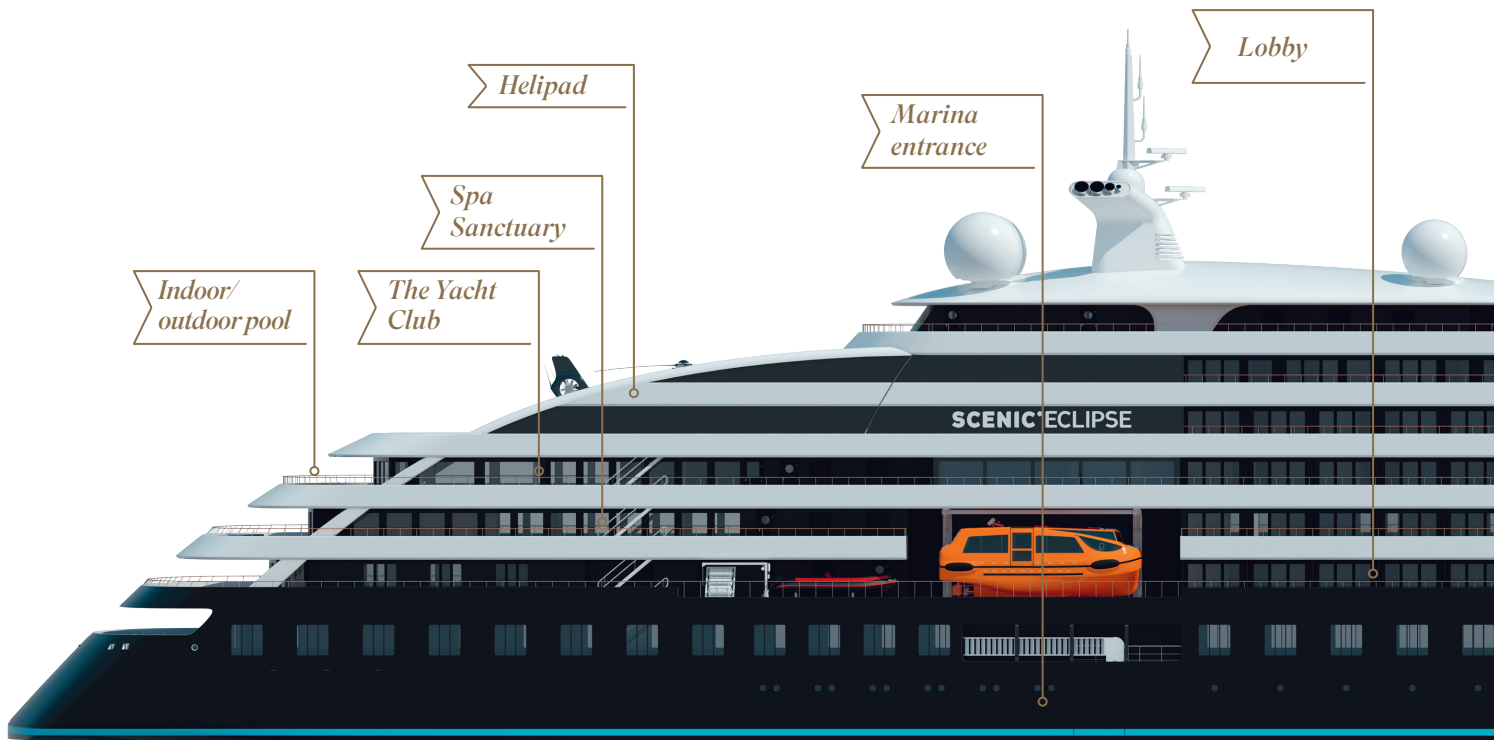

Deckplans

SCENIC ECLIPSE

Luxury Suites

We set the benchmark for the standard of ocean cruising suites. Every one of the 114 spacious and beautifully designed suites features a private verandah and lounge area.

Similar to the finest hotels in the world, staying in a Scenic Eclipse suite is one of the greatest luxury experiences you'll ever have.

Luxury, space, verandahs, they're all included.

Restaurants

With an exceptional choice of 10 dining experiences on board ranging from fine dining to relaxed café-style and 24-hour in-suite dining, you can savor diverse cuisine, including regional specialties in a beautiful atmosphere. There are also al fresco and private dining options. All included at no additional cost.