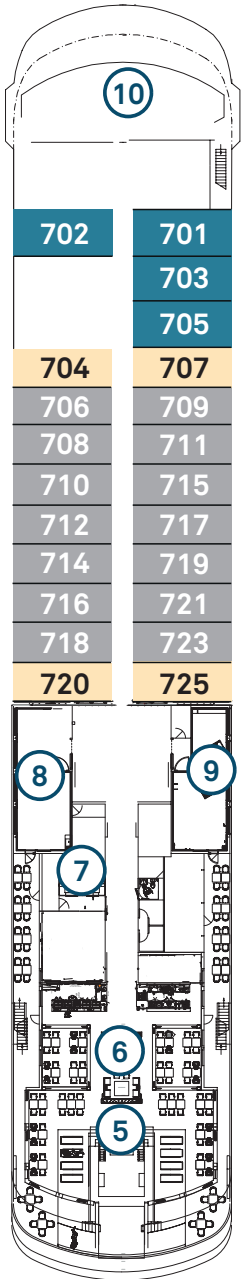

Deck Plan

- | | | | | |
|--------------------------|-----------------------|-----------------------------|--------------------------------|----------------------------------|
| ① Sun Terrace | ⑦ Elevator | ⑬ Lumière | ⑰ Teppanyaki @ Koko's | ⑳ Boutique |
| ② Plunge Pools | ⑧ Yoga & pilates room | ⑭ Azure Bar & Café | ⑱ Sushi @ Koko's | ㉑ Theatre |
| ③ Helicopter hangars | ⑨ Gym & fitness area | ⑮ Epicure | ㉒ Chef's Table | ㉒ Marina entrances |
| ④ Helipad | ⑩ Wheelhouse | ⑯ The Observatory & Library | ㉓ Elements | ㉓ Medical centre |
| ⑤ Indoor & outdoor pools | ⑪ Spa plunge pools | ⑰ Observation Terrace | ㉔ Reception & Excursion centre | ㉔ Self-service guest laundry |
| ⑥ Yacht Club | ⑫ Spa Sanctuary | ⑱ Koko's | ㉕ Lobby Lounge | ㉕ Climate controlled change room |

Scenic Eclipse

Built 2018 | Passengers 200/228 | Suites 114 | Crew 192/176 | Length 168 metres | Gross Tonnage 17,085 | Speed 17 knots

Deck 07

Deck 08

Deck 09

Deck 10

Suite Categories

Deck 5		Deck 6		Deck 7		Deck 8		Deck 9	
DD	Grand Deluxe Verandah 40m ²	GP	Grand Panorama 115m ²	BD	Grand Deluxe Verandah 40m ²	P	Panorama 110m ²	OT	^Two-bedroom Penthouse 247m ²
DB	Deluxe Verandah 34m ²	CD	Grand Deluxe Verandah 40m ²	BA	Deluxe Verandah 34m ²	S	Spa 52m ²	OP	Owner's Penthouse 195m ²
DA	Deluxe Verandah 34m ²	CA	Deluxe Verandah 34m ²	B	Verandah 32m ²	AD	Grand Deluxe Verandah 40m ²	SB	Spa Suite 52m ²
D	Verandah 32m ²	C	Verandah 32m ²			AA	Deluxe Verandah 34m ²	SA	Spa Suite 50m ²
						A	Verandah 32m ²		

^Suites 901 and 903 connect as Two bedroom Penthouse Suite. *Suite 535 modified suite.

The deckplan and suite layout images are an indication only and may vary.

Scenic Eclipse

SUITE LAYOUTS

Verandah Suite