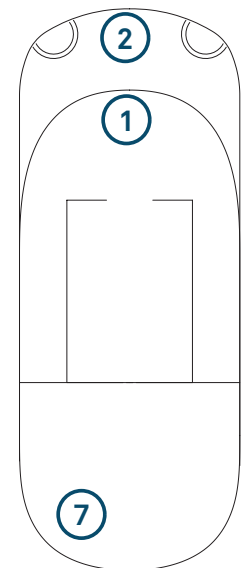

Deck Plan

- | | | | | |
|--------------------------|-----------------------|-----------------------------|--------------------------------|----------------------------------|
| ① Sun Terrace | ⑦ Elevator | ⑬ Lumière | ⑰ Teppanyaki @ Koko's | ⑳ Boutique |
| ② Plunge Pools | ⑧ Yoga & pilates room | ⑭ Azure Bar & Café | ⑱ Sushi @ Koko's | ㉑ Theatre |
| ③ Helicopter hangars | ⑨ Gym & fitness area | ⑮ Epicure | ㉒ Chef's Table | ㉒ Marina entrances |
| ④ Helipad | ⑩ Wheelhouse | ⑯ The Observatory & Library | ㉓ Elements | ㉓ Medical centre |
| ⑤ Indoor & outdoor pools | ⑪ Spa plunge pools | ⑰ Observation Terrace | ㉔ Reception & Excursion centre | ㉔ Self-service guest laundry |
| ⑥ Yacht Club | ⑫ Spa Sanctuary | ⑱ Koko's | ㉕ Lobby Lounge | ㉕ Climate controlled change room |

Scenic Eclipse

Built 2018 | Passengers 200/228 | Suites 114 | Crew 192/176 | Length 168 metres | Gross Tonnage 17,085 | Speed 17 knots

Deck 07

Deck 08

Deck 09

Deck 10

Suite Categories

Deck 5		Deck 6		Deck 7		Deck 8		Deck 9	
DD	Grand Deluxe Verandah 40m ²	GP	Grand Panorama 115m ²	BD	Grand Deluxe Verandah 40m ²	P	Panorama 110m ²	OT	^Two-bedroom Penthouse 247m ²
DB	Deluxe Verandah 34m ²	CD	Grand Deluxe Verandah 40m ²	BA	Deluxe Verandah 34m ²	S	Spa 52m ²	OP	Owner's Penthouse 195m ²
DA	Deluxe Verandah 34m ²	CA	Deluxe Verandah 34m ²	B	Verandah 32m ²	AD	Grand Deluxe Verandah 40m ²	SB	Spa Suite 52m ²
D	Verandah 32m ²	C	Verandah 32m ²			AA	Deluxe Verandah 34m ²	SA	Spa Suite 50m ²
						A	Verandah 32m ²		

^Suites 901 and 903 connect as Two bedroom Penthouse Suite. *Suite 535 modified suite.

The deckplan and suite layout images are an indication only and may vary.

Scenic Eclipse

SUITE LAYOUTS

Verandah Suite