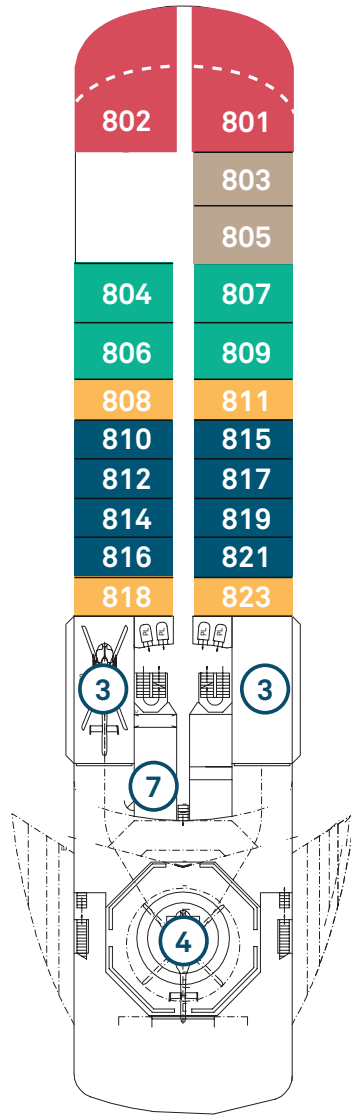

Deck Plan

- | | | | | |
|--------------------------|-----------------------|-----------------------------|--------------------------------|----------------------------------|
| ① Sun Terrace | ⑦ Elevator | ⑬ Lumière | ⑰ Teppanyaki @ Koko's | ⑳ Boutique |
| ② Plunge Pools | ⑧ Yoga & pilates room | ⑭ Azure Bar & Café | ⑱ Sushi @ Koko's | ㉑ Theatre |
| ③ Helicopter hangars | ⑨ Gym & fitness area | ⑮ Epicure | ㉒ Chef's Table | ㉒ Marina entrances |
| ④ Helipad | ⑩ Wheelhouse | ⑯ The Observatory & Library | ㉓ Elements | ㉓ Medical centre |
| ⑤ Indoor & outdoor pools | ⑪ Spa plunge pools | ⑰ Observation Terrace | ㉔ Reception & Excursion centre | ㉔ Self-service guest laundry |
| ⑥ Yacht Club | ⑫ Spa Sanctuary | ⑱ Koko's | ㉕ Lobby Lounge | ㉕ Climate controlled change room |

Scenic Eclipse

Built 2018 | Passengers 200/228 | Suites 114 | Crew 192/176 | Length 168 metres | Gross Tonnage 17,085 | Speed 17 knots

Deck 07

Deck 08

Deck 09

Deck 10

Suite Categories

Deck 5		Deck 6		Deck 7		Deck 8		Deck 9	
DD	Grand Deluxe Verandah 40m ²	GP	Grand Panorama 115m ²	BD	Grand Deluxe Verandah 40m ²	P	Panorama 110m ²	OT	^Two-bedroom Penthouse 247m ²
DB	Deluxe Verandah 34m ²	CD	Grand Deluxe Verandah 40m ²	BA	Deluxe Verandah 34m ²	S	Spa 52m ²	OP	Owner's Penthouse 195m ²
DA	Deluxe Verandah 34m ²	CA	Deluxe Verandah 34m ²	B	Verandah 32m ²	AD	Grand Deluxe Verandah 40m ²	SB	Spa Suite 52m ²
D	Verandah 32m ²	C	Verandah 32m ²			AA	Deluxe Verandah 34m ²	SA	Spa Suite 50m ²
						A	Verandah 32m ²		