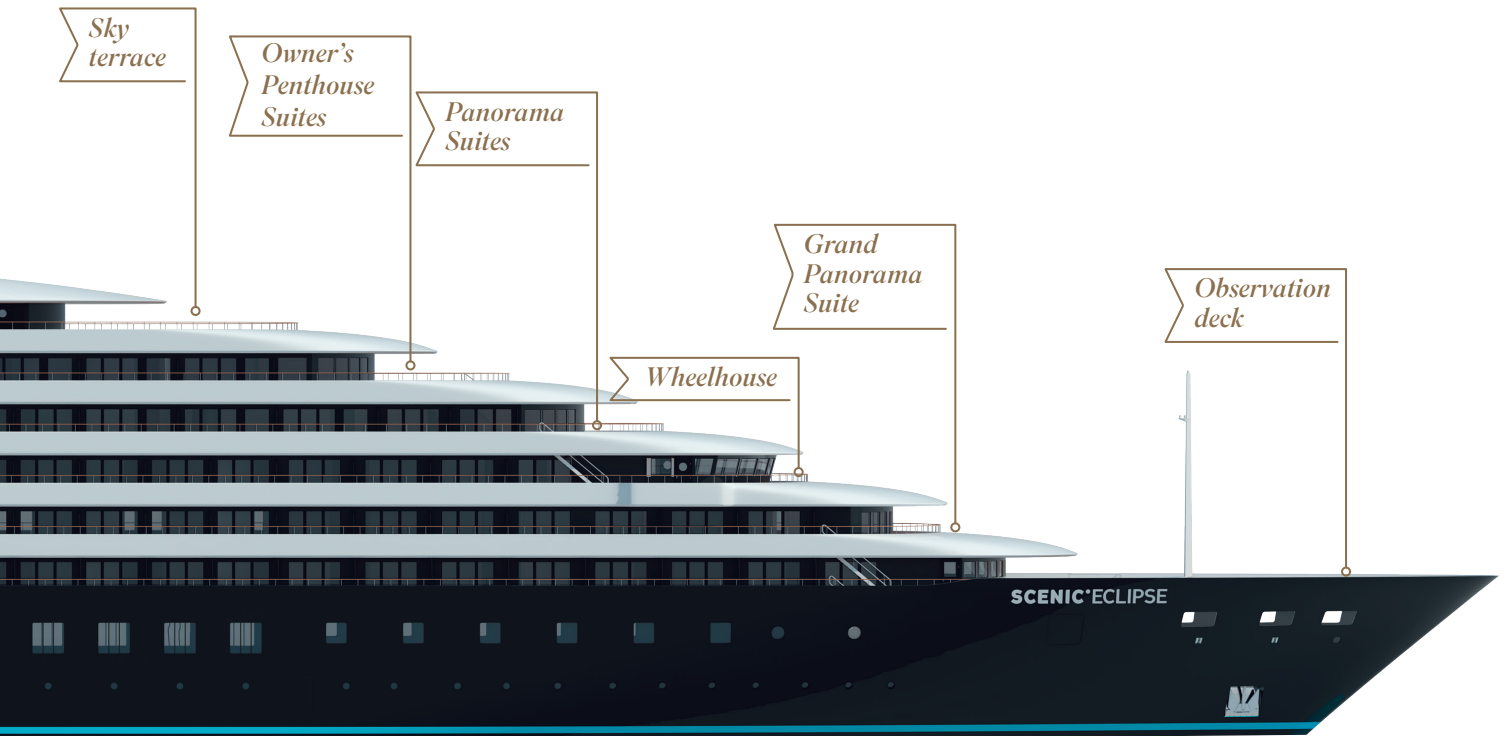

Shore excursions

All-inclusive and led by local expert guides in each destination, Scenic offers a range of multi-sensory Scenic Enrich experiences that will be a highlight of your cruise.

Choose from a range of Scenic Freechoice shore excursions, tailored to fit your pace and interests.

From history to culture, food and the great outdoors, there's something for everyone.